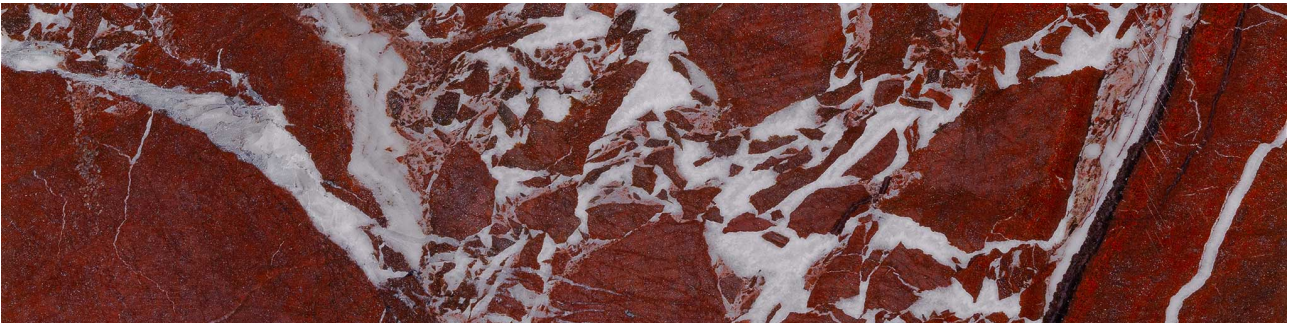

---

**PRODUCT**  
**TUSCANO ROSSO 3X12**

---

Stone | 3"x12" | Marble

## **TECHNICAL DATA**

CODE: AS5000-06610  
NAME: Tuscano Rosso 3x12  
SERIES: Tuscano Rosso  
SIZE: 3"x12"  
FINISH: Polished  
EDGE: Straight Edge  
FAMILY: Stone  
SUITABLE FOR: Indoor|Shower  
TYPOLOGY: Marble  
TYPE OF PIECE: Field Tile  
USE: Floor and Wall