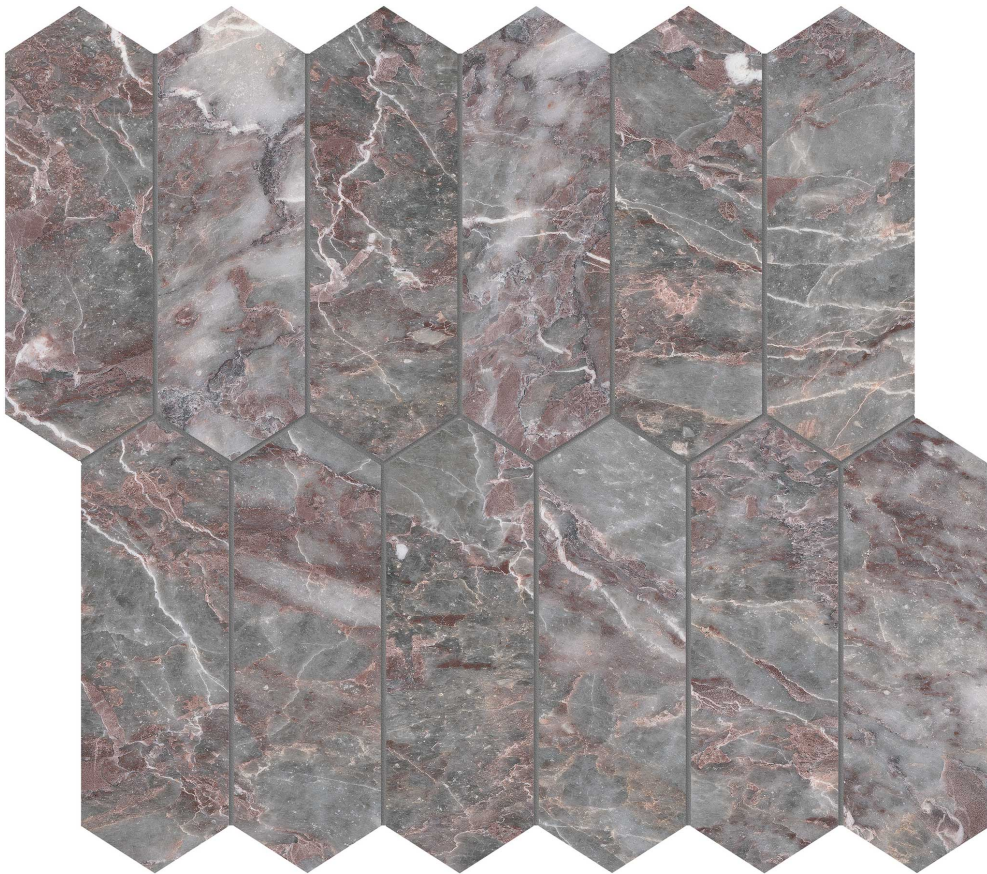

PRODUCT

SERENO BURGUNDY 2X6 PICKET MOSAIC

Stone | 10.5"x12" | Marble

TECHNICAL DATA

CODE: AS5001-03130

NAME: Sereno Burgundy 2x6 Picket Mosaic

SERIES: Sereno Burgundy

SIZE: 10.5"x12"

FINISH: Honed

MOSAIC CHIP SIZE: 2"x6"

FAMILY: Stone

SUITABLE FOR: Indoor|Shower

TPOLOGY: Marble

TYPE OF PIECE: Mosaic

USE: Floor and Wall

NOTES: Sheet size shown is approximate. Actual dimensions refer to individual mosaic chips.