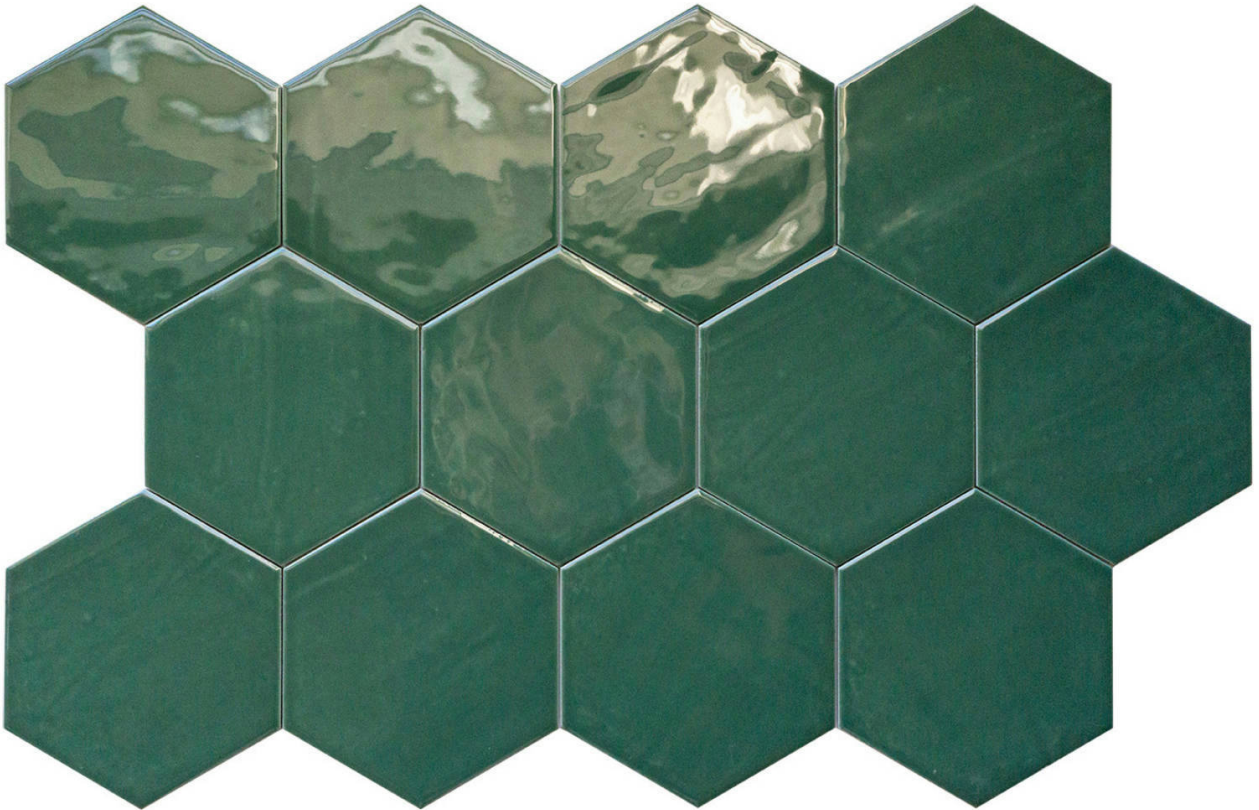

PRODUCT
RONDA 5.5X6.3" GREEN HEXAGON

Tile | 5.5"x6.3" | Porcelain

DETAILS

ROOM SCENES

TECHNICAL DATA

CODE: QURN-GR-1
NAME: Ronda 5.5X6.3" Green Hexagon
SERIES: Ronda
SIZE: 5.5"x6.3"
FINISH: Gloss
LOOK: Hand-crafted
FROST RESISTANCE: Yes
PEI: 3
SHADE VARIATION: V1
FAMILY: Tile
STYLE: Traditional
SUITABLE FOR: Backsplash|Indoor|Outdoor|Shower|Pool
TYPOLOGY: Porcelain
TYPE OF PIECE: Field Tile
USE: Floor and Wall