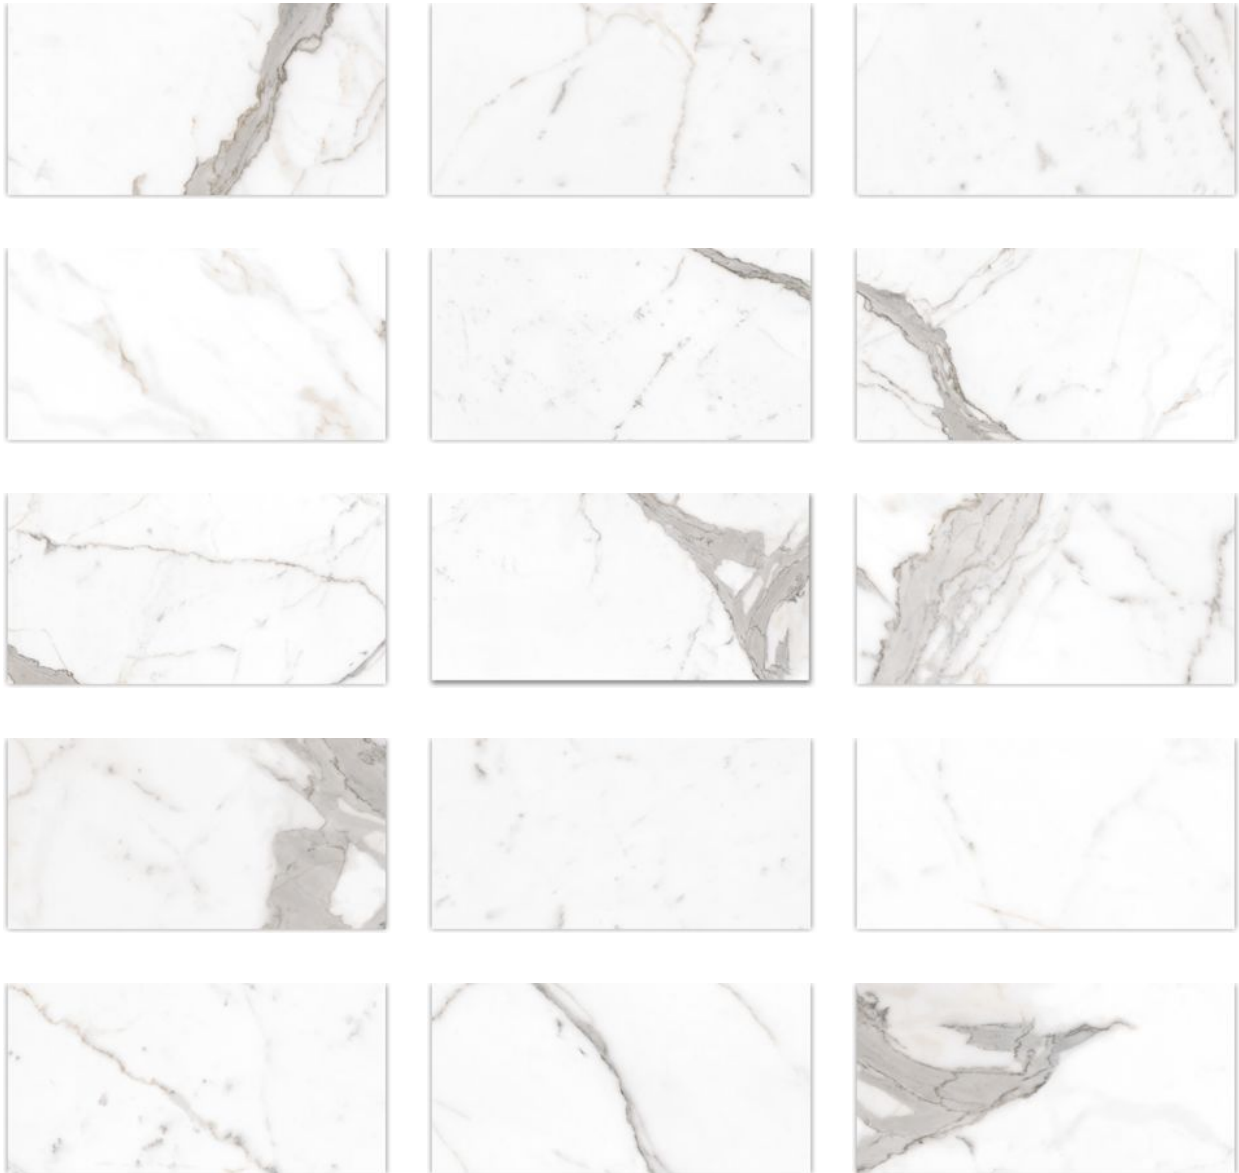

PRODUCT
24X48 MATTE AMORE GREY

Tile | 24"x48" | Porcelain

GRAPHIC VARIETY

TECHNICAL DATA

CODE: QUMY-AM-2M

NAME: 24X48 Matte Amore Grey

SERIES: Mystique

SIZE: 24"x48"

FINISH: Matt

LOOK: Marble Look

FROST RESISTANCE: Yes

PEI: 4

SHADE VARIATION: V4

EDGE: Rectified

FAMILY: Tile

STYLE: Contemporary

SUITABLE FOR: Indoor|Shower

TPOLOGY: Porcelain

TYPE OF PIECE: Field Tile

USE: Floor and Wall

NOTES: •MADE IN THE USA •Products containing as much as 45% recycled content. • Post-consumer recycled content levels as much as 3%. • Zero industrial wastewater discharge. • A 99% internal process recycling rate. • Local sourcing of >95% raw materials (within 500-mile radius of factory) resulting in low transportation related carbon emissions.