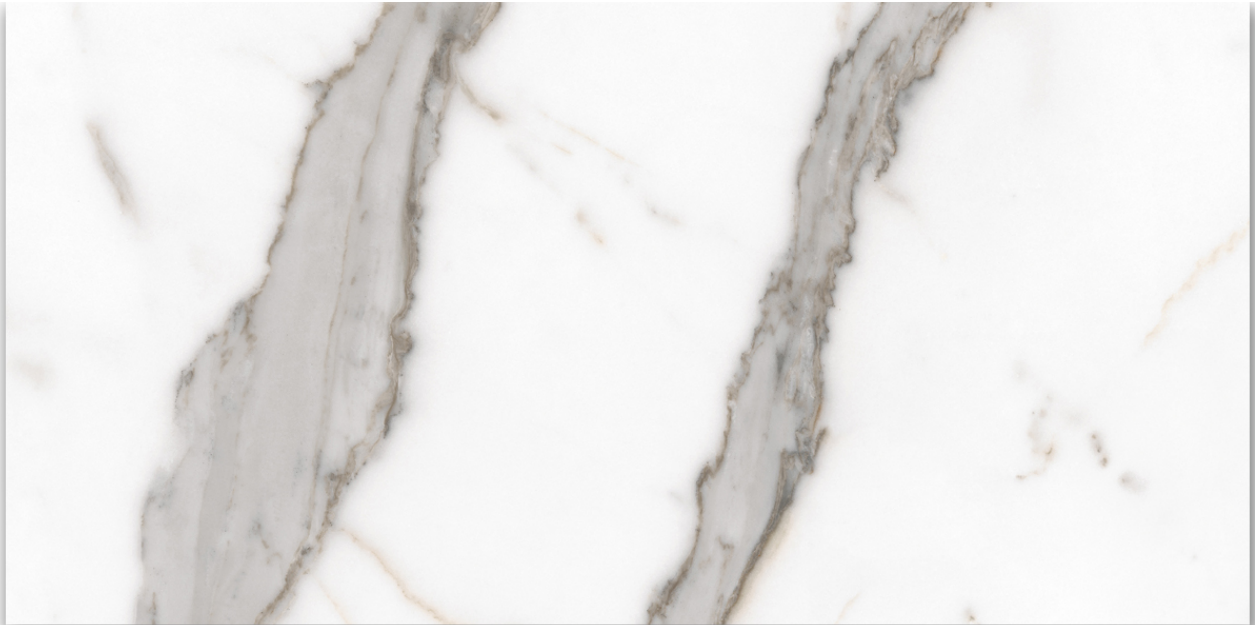

PRODUCT
24X48 MATTE AMORE GREY

Tile | 24"x48" | Porcelain

GRAPHIC VARIETY

TECHNICAL DATA

CODE: QUMY-AM-2M

NAME: 24X48 Matte Amore Grey

SERIES: Mystique

SIZE: 24"x48"

FINISH: Matt

LOOK: Marble Look

FROST RESISTANCE: Yes

PEI: 4

SHADE VARIATION: V4

EDGE: Rectified

FAMILY: Tile

STYLE: Contemporary

SUITABLE FOR: Indoor|Shower

TPOLOGY: Porcelain

TYPE OF PIECE: Field Tile

USE: Floor and Wall

NOTES: •MADE IN THE USA •Products containing as much as 45% recycled content. • Post-consumer recycled content levels as much as 3%. • Zero industrial wastewater discharge. • A 99% internal process recycling rate. • Local sourcing of >95% raw materials (within 500-mile radius of factory) resulting in low transportation related carbon emissions.