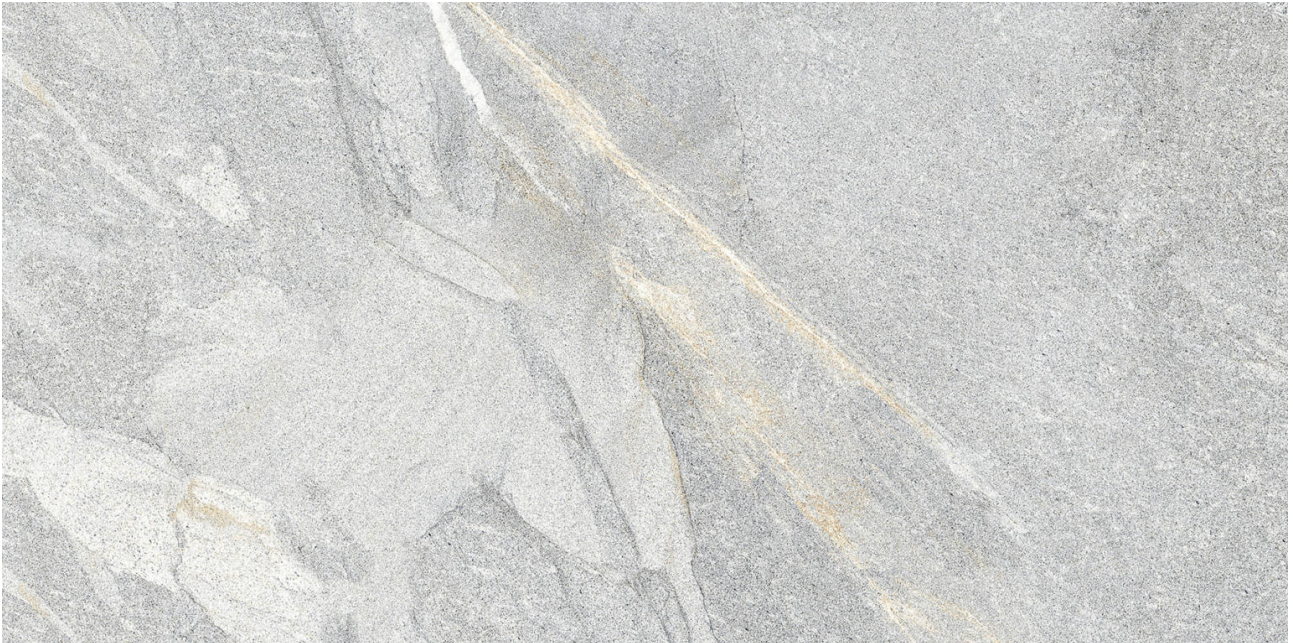

PRODUCT
CAPRI LIGHT GREY 12X24

Tile | 12"x24" | Porcelain

GRAPHIC VARIETY

ROOM SCENES

TECHNICAL DATA

CODE: QUCJ-LI-1
NAME: Capri Light Grey 12X24
SERIES: Capri
SIZE: 12"x24"
FINISH: Natural
LOOK: Stone Look
FROST RESISTANCE: Yes
PEI: 4
SHADE VARIATION: V4
EDGE: Rectified
FAMILY: Tile
STYLE: Contemporary
SUITABLE FOR: Indoor, Outdoor
TYPOLOGY: Porcelain
THICKNESS (APH): 7 mm
TYPE OF PIECE: Field Tile
USE: Floor and Wall