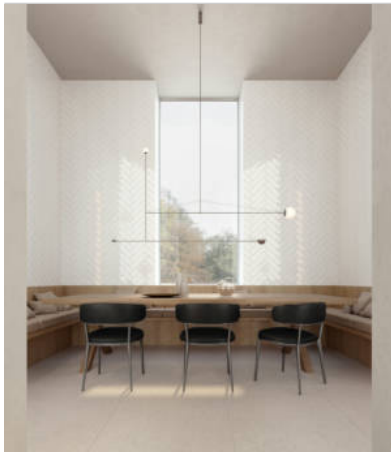

---

**PRODUCT**  
**3X12W BRAY POWDER GLOSSY**

---

Tile | 3"x12" | Glazed Ceramic

**ROOM SCENES**

## **TECHNICAL DATA**

CODE: QUCH-BP-2  
NAME: 3x12W Bray Powder Glossy  
SERIES: Chateau  
SIZE: 3"x12"  
FINISH: Gloss  
LOOK: Hand-crafted  
FAMILY: Tile  
STYLE: Contemporary  
SUITABLE FOR: Backsplash|Indoor  
TYPOLOGY: Glazed Ceramic  
TYPE OF PIECE: Field Tile  
USE: Wall only