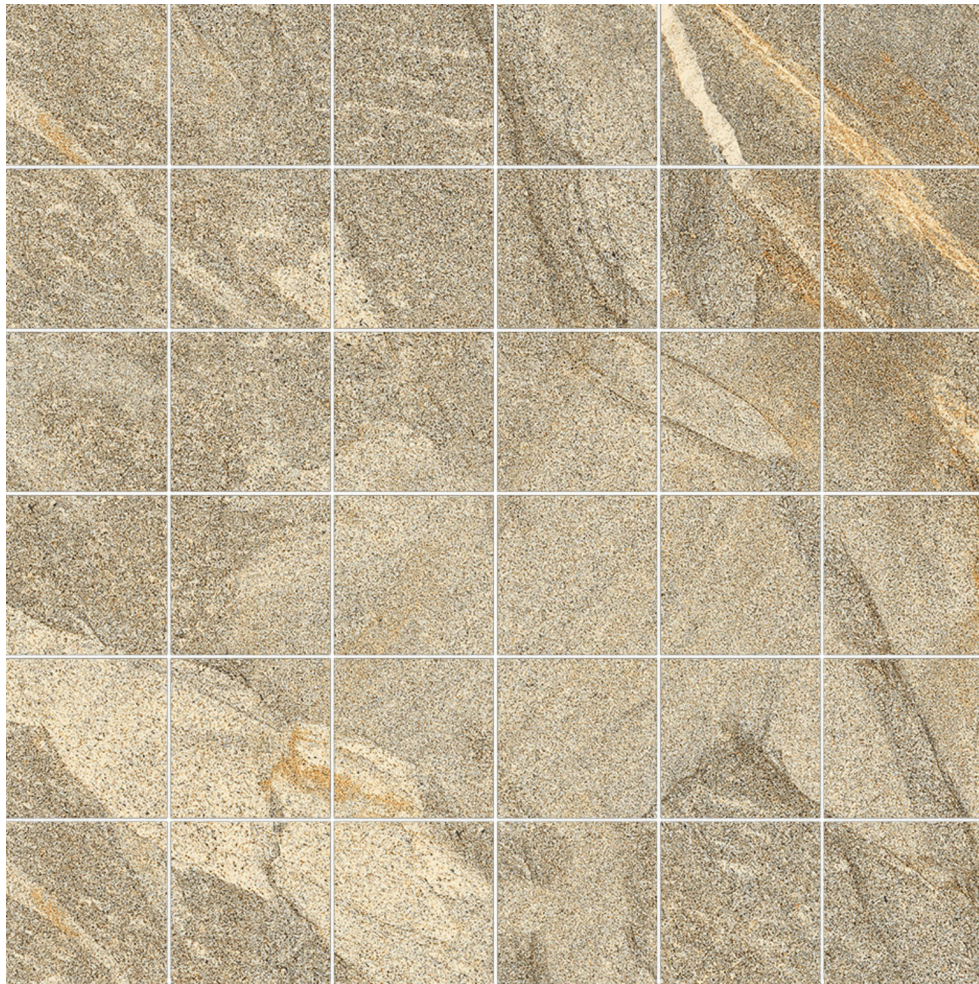

---

**PRODUCT**  
**CAPRI BEIGE 2X2 MOSAIC**

---

Tile | 12"x12" | Porcelain

**GRAPHIC VARIETY**

## **TECHNICAL DATA**

CODE: QUCJ-BE-M  
NAME: Capri Beige 2X2 Mosaic  
SERIES: Capri  
SIZE: 12"x12"  
FINISH: Natural  
LOOK: Stone Look  
FROST RESISTANCE: Yes  
MOSAIC CHIP SIZE: 2"x2"  
PEI: 4  
SHADE VARIATION: V4  
EDGE: Rectified  
FAMILY: Tile  
STYLE: Contemporary  
SUITABLE FOR: Indoor, Outdoor  
TYPOLOGY: Porcelain  
THICKNESS (APH): 7 mm  
TYPE OF PIECE: Mosaic  
USE: Floor and Wall