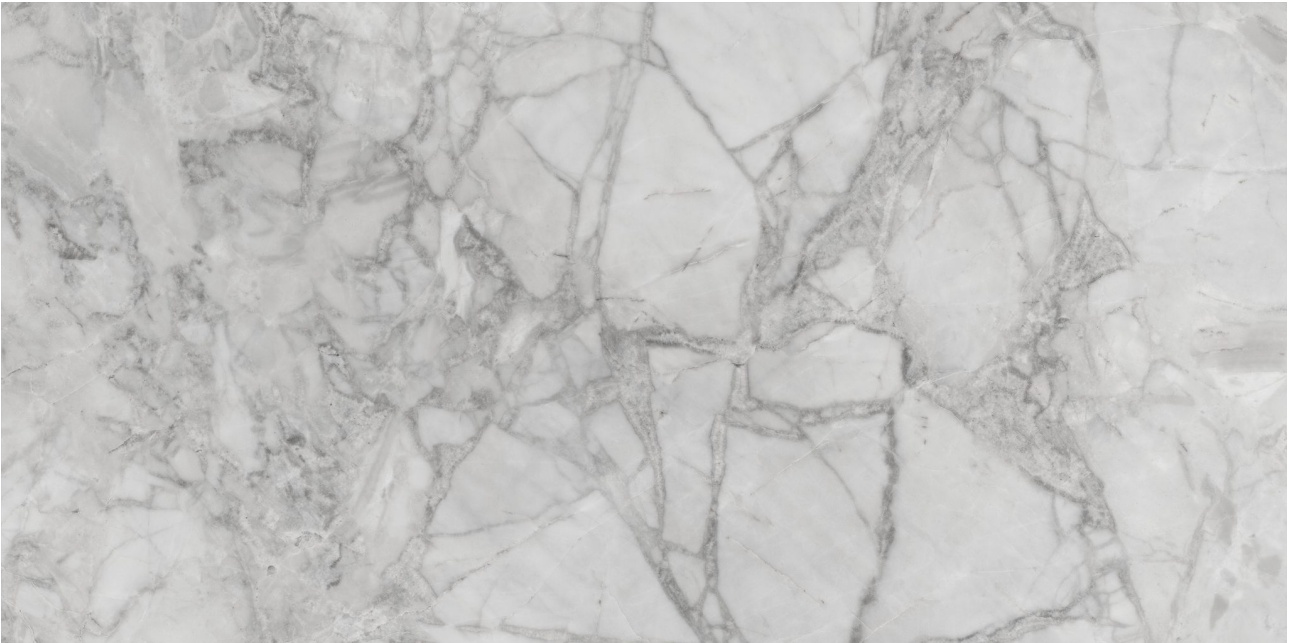

PRODUCT
FLORENCE 12X24F GRIGIO MATTE

Tile | 12"x24" | Glazed Porcelain

GRAPHIC VARIETY

ROOM SCENES

TECHNICAL DATA

CODE: QUFC-GR-2
NAME: Florence 12X24F Grigio Matte
SERIES: Florence
SIZE: 12"x24"
FINISH: Matt
LOOK: Marble Look
FROST RESISTANCE: Yes
PEI: 4
SHADE VARIATION: V3
BREAKING STRENGTH (APH): >350 - >1600
CHEMICAL RESISTANCE (APH): CLASS A
DCOF (APH): MATTE \geq 0.60
FAMILY: Tile
R VALUE (APH): MATTE R10
STAIN RESISTANCE (APH): CLASS A & 5
STYLE: Contemporary
SUITABLE FOR: Indoor, Outdoor, Pool, Backsplash, Shower
TYPOLOGY: Glazed Porcelain
THICKNESS (APH): 8.4 mm
TYPE OF PIECE: Field Tile
USE: Floor and Wall