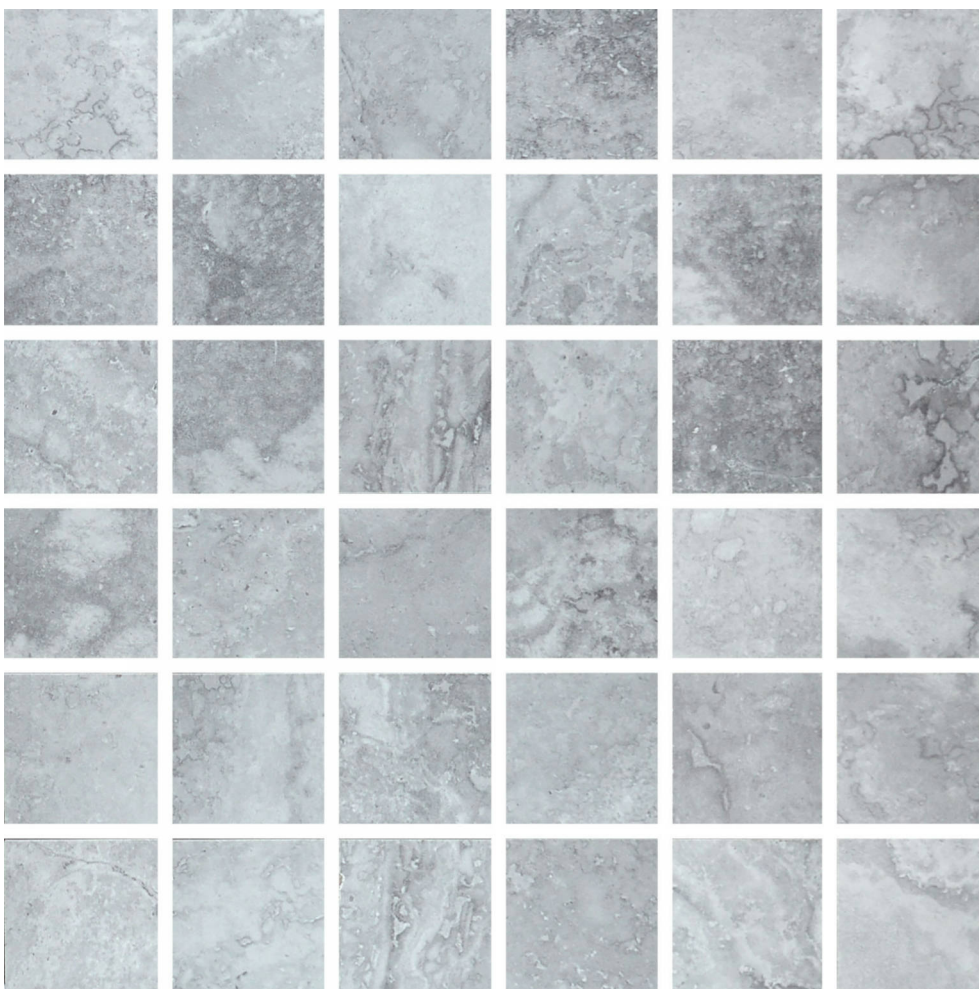

---

**PRODUCT**  
**GRIGIO 2X2 MOSAIC**

---

Tile | 12"x12" | Porcelain

**GRAPHIC VARIETY**

## **TECHNICAL DATA**

CODE: QUSI-GR-FM  
NAME: Grigio 2X2 Mosaic  
SERIES: Siena  
SIZE: 12"x12"  
FINISH: Matt  
LOOK: Marble Look  
FROST RESISTANCE: Yes  
MOSAIC CHIP SIZE: 2"x2"  
FAMILY: Tile  
STYLE: Contemporary  
SUITABLE FOR: Backsplash,Indoor,Shower  
TYPOLOGY: Porcelain  
TYPE OF PIECE: Mosaic  
USE: Floor and Wall