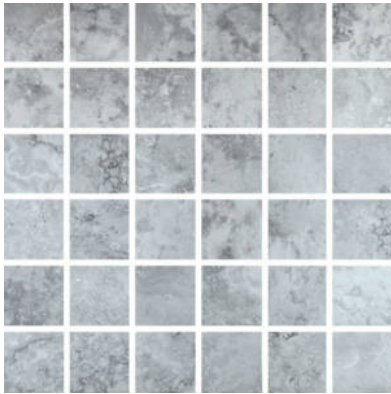

---

**PRODUCT**  
**GRIGIO 2X2 MOSAIC**

---

Tile | 12"x12" | Porcelain

**GRAPHIC VARIETY**

## **TECHNICAL DATA**

CODE: QUSI-GR-FM  
NAME: Grigio 2X2 Mosaic  
SERIES: Siena  
SIZE: 12"x12"  
FINISH: Matt  
LOOK: Marble Look  
FROST RESISTANCE: Yes  
MOSAIC CHIP SIZE: 2"x2"  
FAMILY: Tile  
STYLE: Contemporary  
SUITABLE FOR: Backsplash,Indoor,Shower  
TYPOLOGY: Porcelain  
TYPE OF PIECE: Mosaic  
USE: Floor and Wall