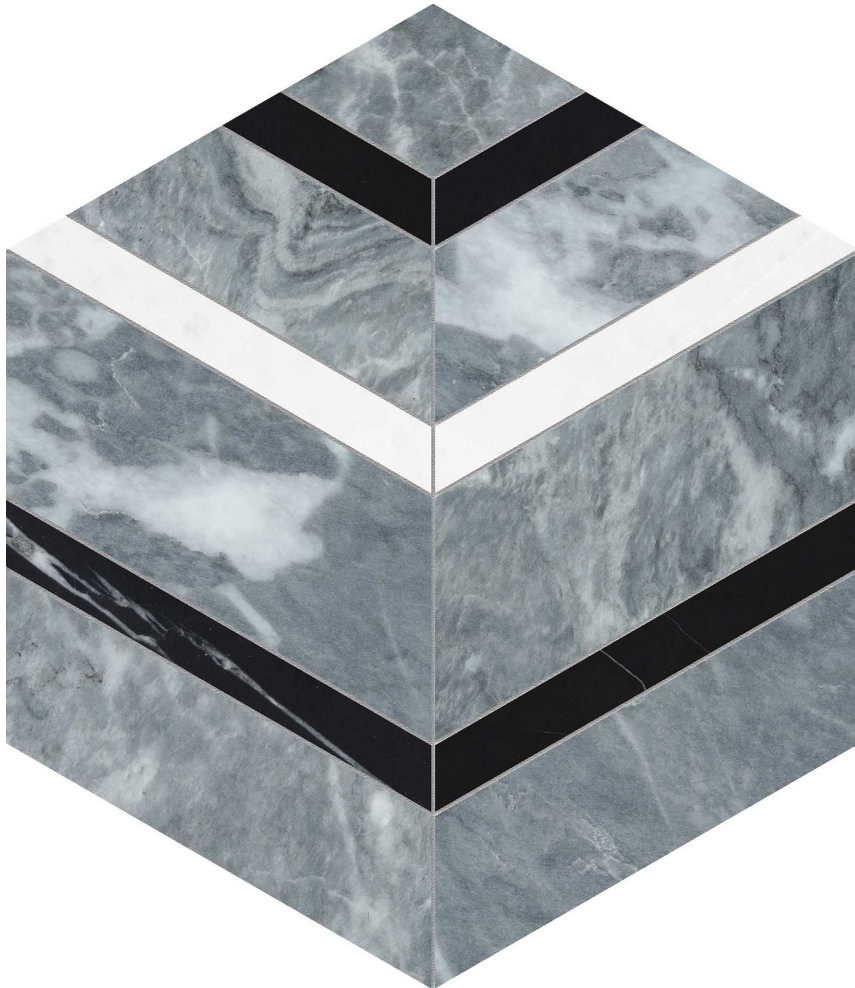

PRODUCT

UTOPIO HEXO MONOCHROMO MOSAIC

Stone | 5.9"x5.11" | Natural Stone

ROOM SCENES

TECHNICAL DATA

CODE: AS5001-03910

NAME: Utopio Hexo Monochromo Mosaic

SERIES: Utopio

SIZE: 5.9"x5.11"

FINISH: Honed w/ Polished

FAMILY: Stone

SUITABLE FOR: Indoor|Shower

TPOLOGY: Natural Stone

TYPE OF PIECE: Mosaic

USE: Floor and Wall

NOTES: Mosaic sheet sizes are nominal and may vary slightly due to standard manufacturing tolerances.