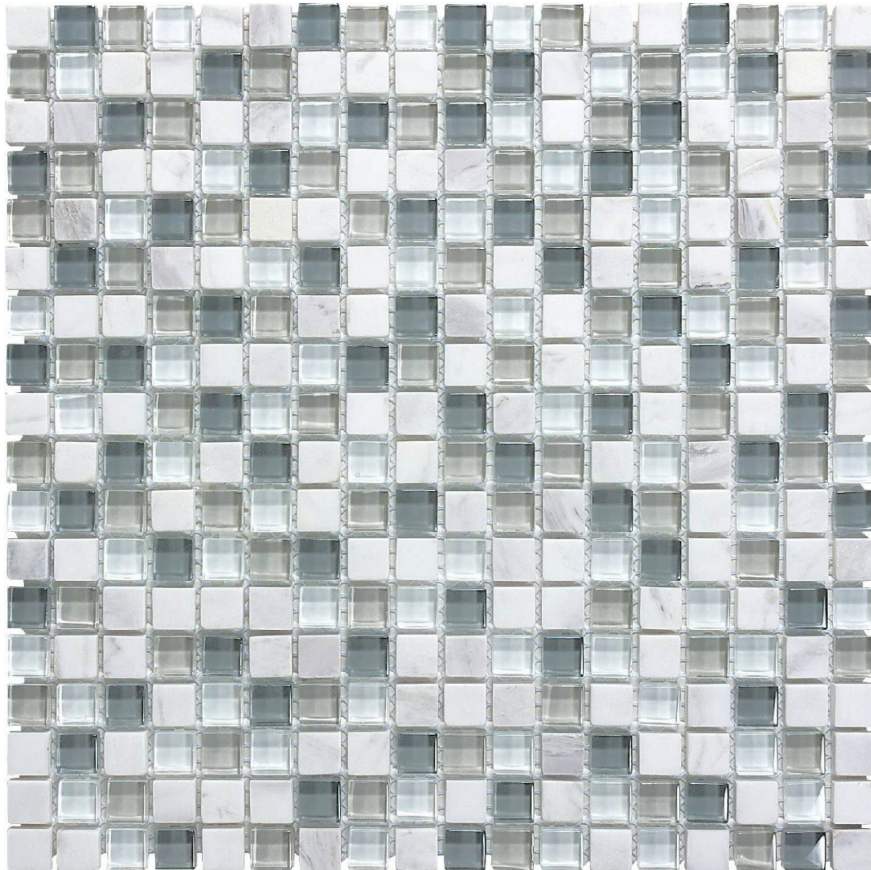

### 5/8X5/8 ICELAND MOSAIC

---

Mosaic and Decorative Tile | 12"x12" | Mixed Materials

## **TECHNICAL DATA**

CODE: AC35-008  
NAME: 5/8X5/8 Iceland Mosaic  
SERIES: Bliss  
SIZE: 12"x12"  
FINISH: Matt  
LOOK: Multi-Look Mosaics  
FAMILY: Mosaic and Decorative Tile  
SUITABLE FOR: Indoor  
TYPOLOGY: Mixed Materials  
TYPE OF PIECE: Mosaic  
USE: Floor and Wall  
NOTES: Number Of Rows Per Sheet = 18