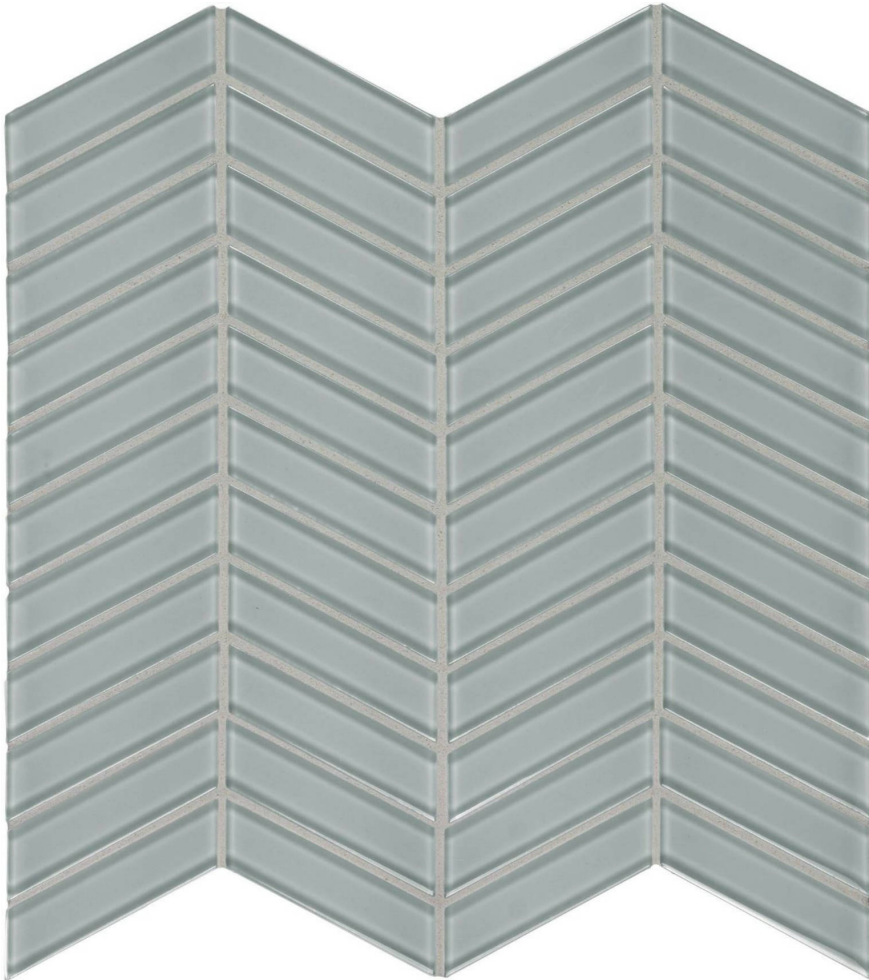

PRODUCT
SHADOW CHEVRON MOSAIC

Mosaic and Decorative Tile | 12"x12" |

TECHNICAL DATA

CODE: AC35-128
NAME: Shadow Chevron Mosaic
SERIES: Bliss Element
SIZE: 12"x12"
FINISH: Gloss
LOOK: Glass
MOSAIC CHIP SIZE: Mesh-Mounted
FAMILY: Mosaic and Decorative Tile
STYLE: Classic
SUITABLE FOR: Indoor|Outdoor
TYPE OF PIECE: Mosaic
USE: Wall only