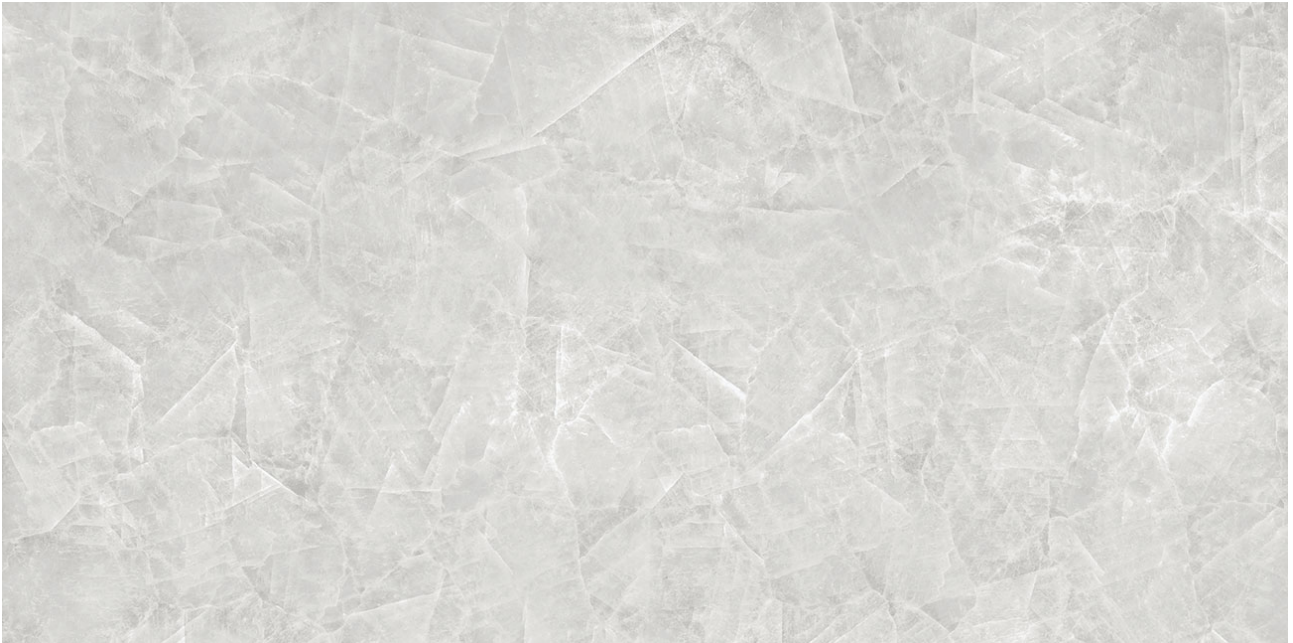

PRODUCT

ROYAL STONEWORKS 63X126 CRYSTAL LUXE HONED

Tile | 63"x126" | Sintered Slab

TECHNICAL DATA

CODE: QUSW-CL-1H

NAME: Royal Stoneworks 63X126 Crystal Luxe Honed

SERIES: Royal Stoneworks

SIZE: 63"x126"

FINISH: Honed

LOOK: Stone Look

FROST RESISTANCE: Yes

SHADE VARIATION: V2

EDGE: Rectified

FAMILY: Tile

STYLE: Contemporary

SUITABLE FOR: Indoor|Shower

TPOLOGY: Sintered Slab

TYPE OF PIECE: Field Tile

USE: Floor and Wall

NOTES: This product is special order and cannot be cancelled, returned, or refunded.

PACKING

Size	Product type	BOX			PALLET		
		pcs	sqft	lb	boxes	sqft	lb
63"x126"	Field Tile	1	55.11		40		