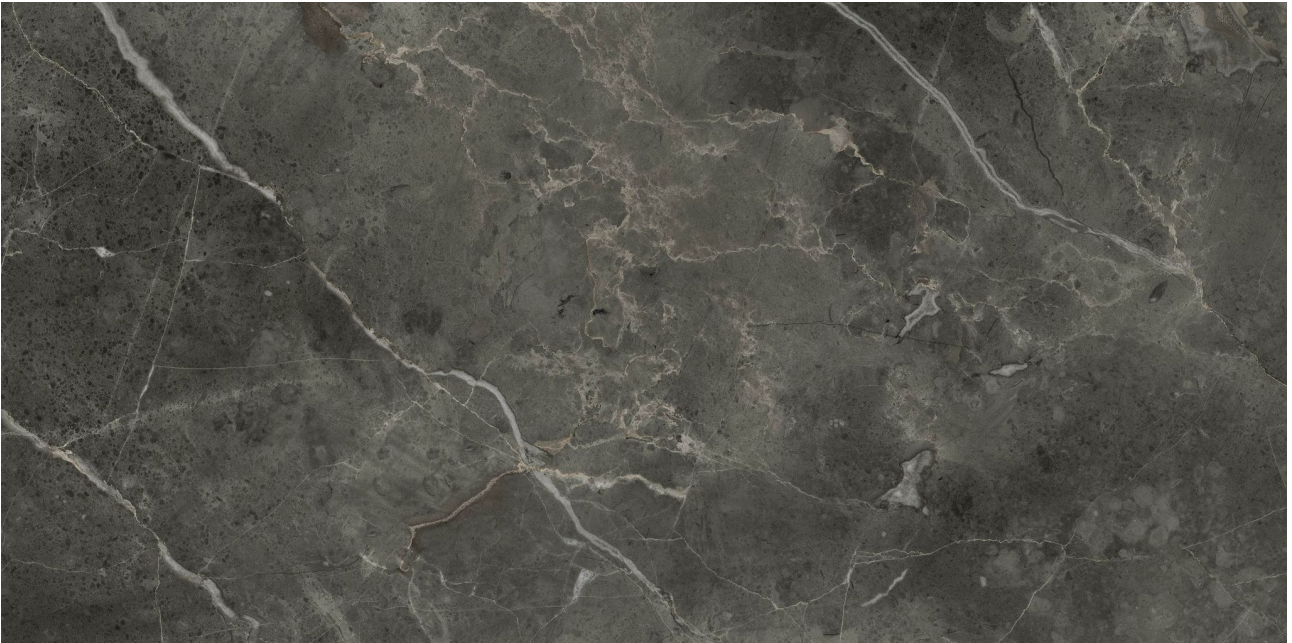

PRODUCT
FLORENCE 12X24F CARBON MATTE

Tile | 12"x24" | Glazed Porcelain

GRAPHIC VARIETY

ROOM SCENES

TECHNICAL DATA

CODE: QUFC-CA-2
NAME: Florence 12X24F Carbon Matte
SERIES: Florence
SIZE: 12"x24"
FINISH: Matt
LOOK: Marble Look
FROST RESISTANCE: Yes
PEI: 4
SHADE VARIATION: V3
BREAKING STRENGTH (APH): >350 - >1600
CHEMICAL RESISTANCE (APH): CLASS A
DCOF (APH): MATTE ≥ 0.60
FAMILY: Tile
R VALUE (APH): MATTE R10
STAIN RESISTANCE (APH): CLASS A & 5
STYLE: Contemporary
SUITABLE FOR: Indoor| Outdoor| Pool| Backsplash| Shower
TYPOLOGY: Glazed Porcelain
THICKNESS (APH): 8.4 mm
TYPE OF PIECE: Field Tile
USE: Floor and Wall