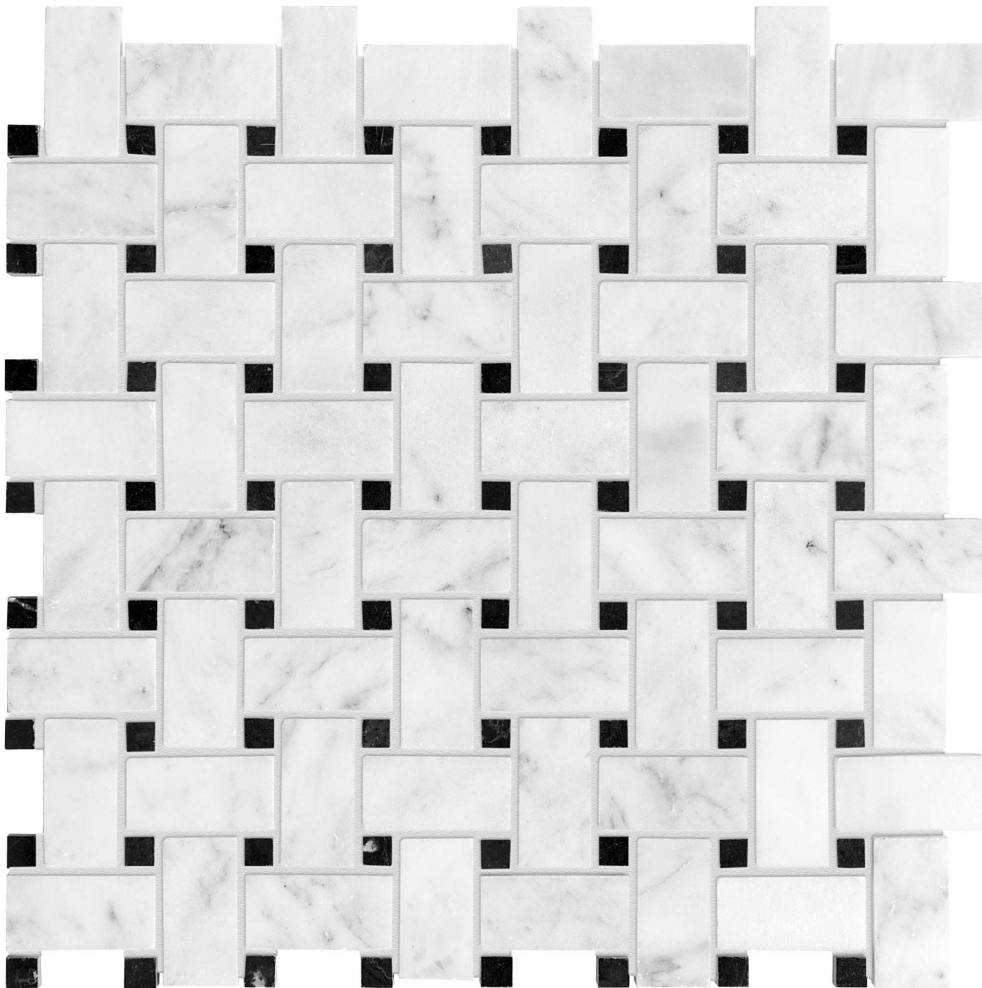

PRODUCT

BIANCO VENATINO BASKETWEAVE HONED MOSAIC

Stone | 12"x12" | Marble

ROOM SCENES

TECHNICAL DATA

CODE: AS5001-00240

NAME: Bianco Venatino Basketweave Honed Mosaic

SERIES: Bianco Venatino

SIZE: 12"x12"

FINISH: Honed

FAMILY: Stone

SUITABLE FOR: Indoor|Shower

TPOLOGY: Marble

TYPE OF PIECE: Mosaic

USE: Floor and Wall

NOTES: Sheet size shown is approximate. Actual dimensions refer to individual mosaic chips.