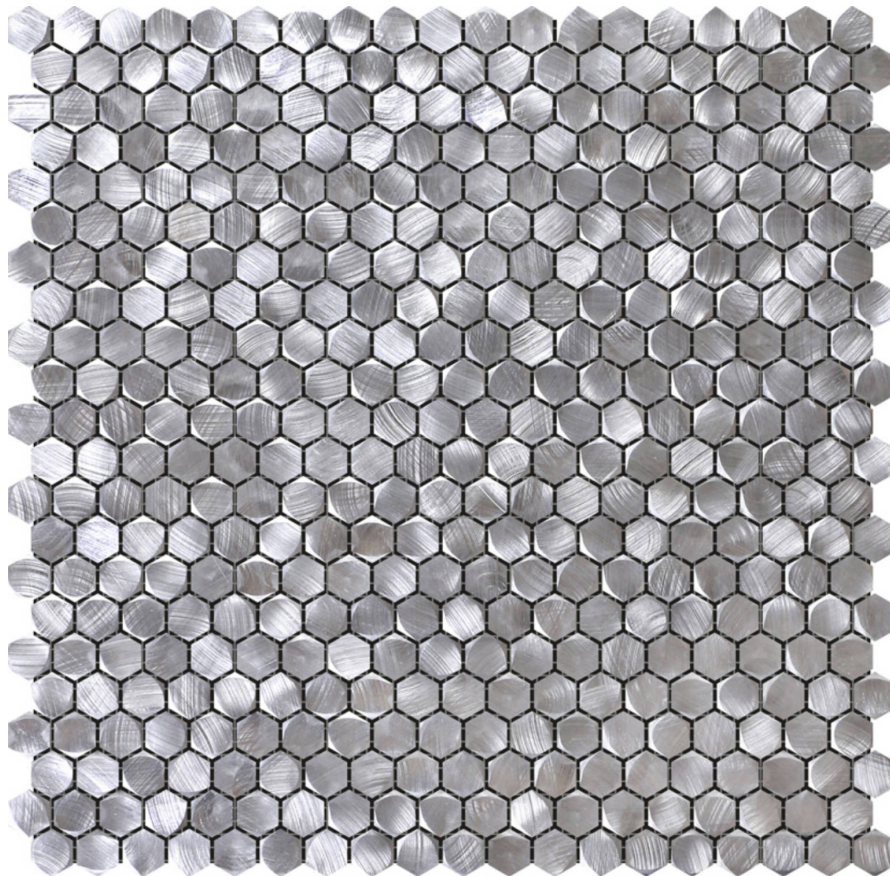

PRODUCT

MEDIUM HEXAGON SILVER ALUMINUM MOSAIC

Mosaic and Decorative Tile | 12"x12" | Metal

ROOM SCENES

TECHNICAL DATA

CODE: RVCHAWM022
NAME: Medium Hexagon Silver Aluminum Mosaic
SERIES: Chelsea Collection
SIZE: 12"x12"
LOOK: Multi-Look Mosaics
FAMILY: Mosaic and Decorative Tile
SUITABLE FOR: Backsplash, Indoor
TYPOLOGY: Metal
TYPE OF PIECE: Mosaic
USE: Wall only