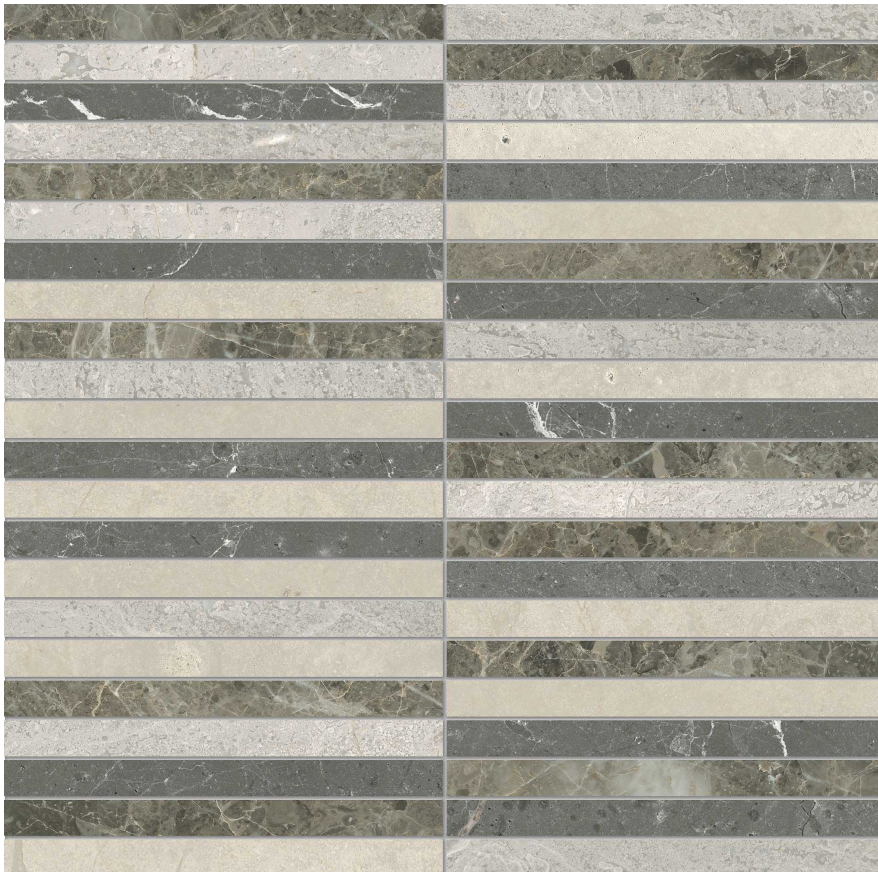

PRODUCT

UTOPIO .5X6 STACKED TERRA MOSAIC

Stone | 11.65"x11.8" | Natural Stone

TECHNICAL DATA

CODE: AS5001-04310

NAME: Utopio .5x6 Stacked Terra Mosaic

SERIES: Utopio

SIZE: 11.65"x11.8"

FINISH: Polished & Honed

MOSAIC CHIP SIZE: 0.5"x6"

FAMILY: Stone

SUITABLE FOR: Indoor|Shower

TPOLOGY: Natural Stone

TYPE OF PIECE: Mosaic

USE: Floor and Wall

NOTES: Mosaic sheet sizes are nominal and may vary slightly due to standard manufacturing tolerances.