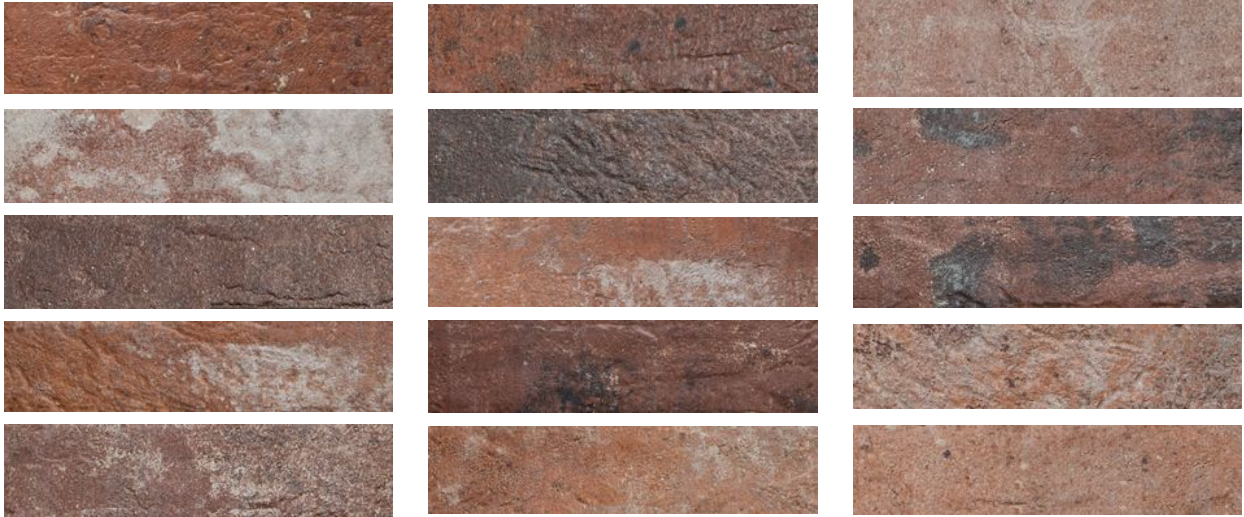

PRODUCT
BRIX 2X10 OLD RED

Tile | 2"x10" | Glazed Porcelain

GRAPHIC VARIETY

ROOM SCENES

TECHNICAL DATA

CODE: QUBX-OL-1

NAME: Brix 2x10 Old Red

SERIES: Brix

SIZE: 2"x10"

FINISH: Natural

LOOK: Brick Look

FROST RESISTANCE: Yes

PEI: 4

SHADE VARIATION: V4

FAMILY: Tile

STYLE: Rustic

SUITABLE FOR: Indoor|Shower|Backsplash|Outdoor

TYPOLOGY: Glazed Porcelain

THICKNESS (APH): 10 mm

TYPE OF PIECE: Field Tile

USE: Floor and Wall

NOTES: The manufacturer of this tile states that it must be set with a 1CM (approx 3/8") grout joint. This is figured in the sf coverage of the tile. The carton with the correct grout joint covers 6.24 sf.