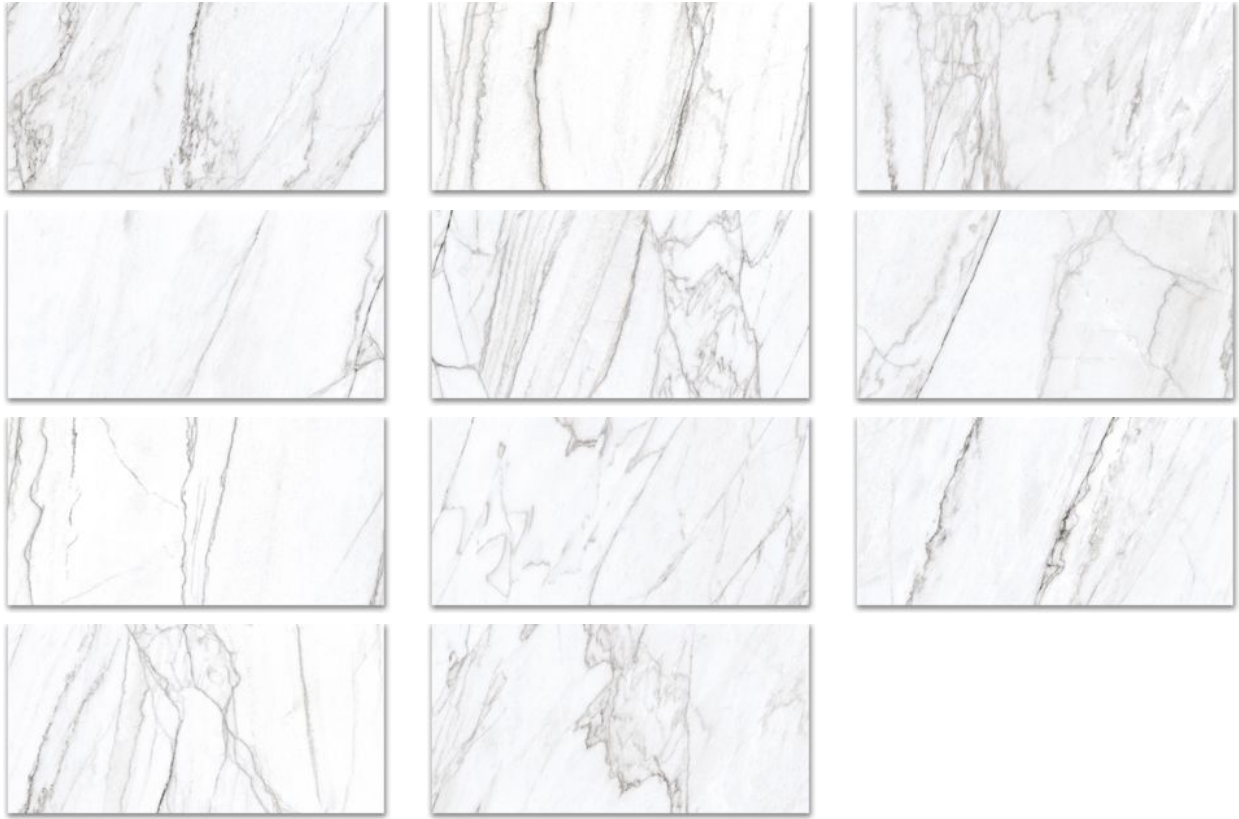

GRAPHIC VARIETY