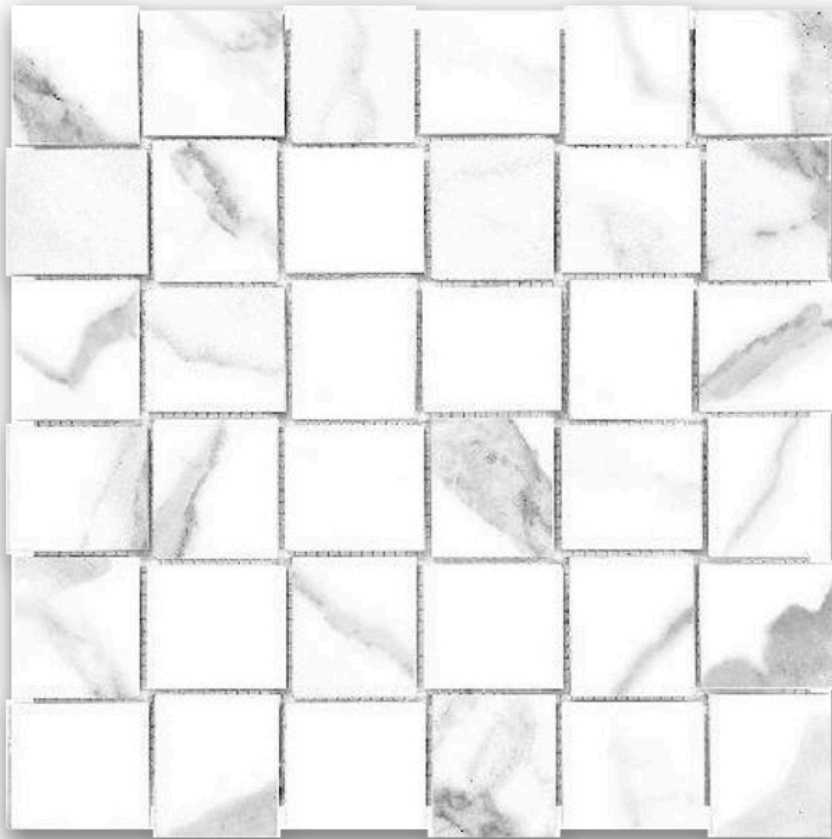

PRODUCT

MATTE 2X2 LOVE BASKETWEAVE MOSAIC

Tile | 12"x12" | Porcelain

TECHNICAL DATA

CODE: QUAD-LO-M1N
NAME: Matte 2X2 Love Basketweave Mosaic
SERIES: Ardor
SIZE: 12"x12"
FINISH: Matt
LOOK: Marble Look
FROST RESISTANCE: Yes
MOSAIC CHIP SIZE: 2"x2"
EDGE: Rectified
FAMILY: Tile
STYLE: Contemporary
SUITABLE FOR: Backsplash|Indoor
TYPOLOGY: Porcelain
TYPE OF PIECE: Mosaic
USE: Floor and Wall