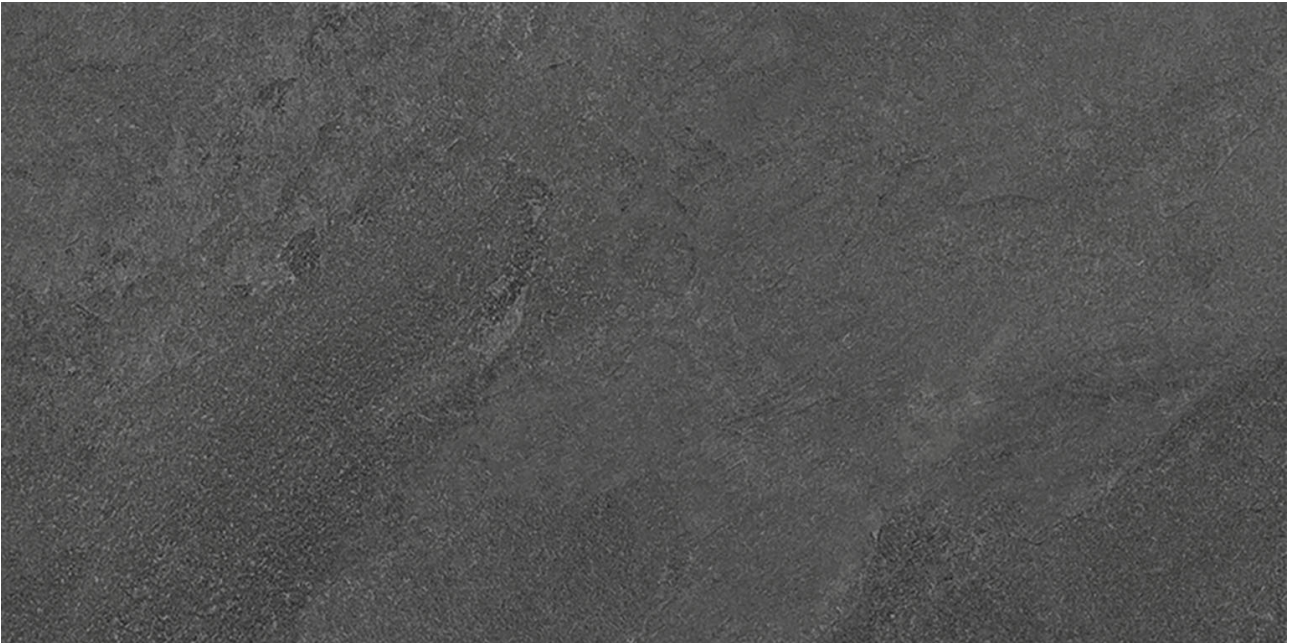

PRODUCT
DETROIT DARK GREY 24X48

Tile | 24"x48" | Porcelain

GRAPHIC VARIETY

ROOM SCENES

TECHNICAL DATA

CODE: QUME-DE-2N
NAME: Detroit Dark Grey 24x48
SERIES: Metro
SIZE: 24"x48"
FINISH: Matt
LOOK: Stone Look
FROST RESISTANCE: Yes
PEI: 4
EDGE: Rectified
FAMILY: Tile
STYLE: Contemporary
SUITABLE FOR: Indoor|Shower
TYPOLOGY: Porcelain
TYPE OF PIECE: Field Tile
USE: Floor and Wall