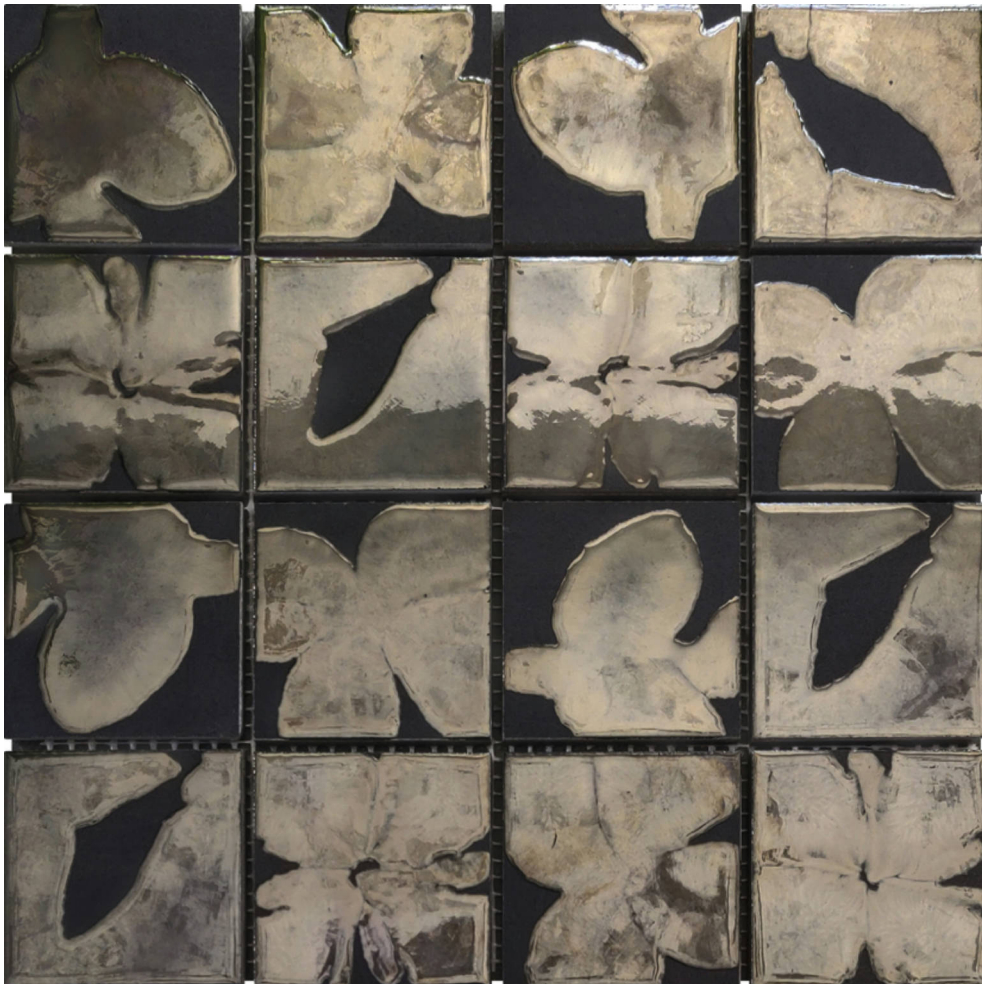

---

**PRODUCT**

**3\"X3\" FLOWERS GLAZED CERAMIC**

---

Mosaic and Decorative Tile | 11.8\"x11.8\" | Glazed Ceramic

**ROOM SCENES**

## **TECHNICAL DATA**

CODE: RVCHAWC004  
NAME: 3\"X3\" Flowers Glazed Ceramic  
SERIES: Chelsea Collection  
SIZE: 11.8\"x11.8\"  
LOOK: Multi-Look Mosaics  
MOSAIC CHIP SIZE: 3\"x3\"  
FAMILY: Mosaic and Decorative Tile  
SUITABLE FOR: Backsplash|Indoor|Outdoor|Shower|Pool  
TYPOLOGY: Glazed Ceramic  
TYPE OF PIECE: Mosaic  
USE: Floor and Wall