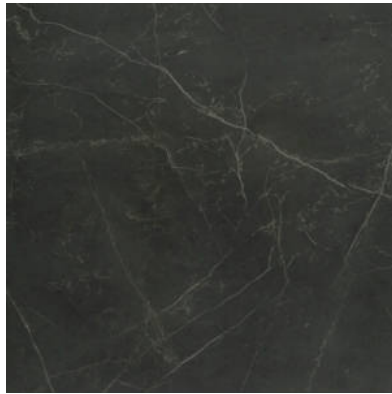

PRODUCT

TIVOLI NERO HONED 32X32

Tile | 32"x32" | Glazed Porcelain

GRAPHIC VARIETY

TECHNICAL DATA

CODE: QULX-TI-5HN3
NAME: Tivoli Nero Honed 32X32
SERIES: Luxury
SIZE: 32"x32"
FINISH: Matt
LOOK: Marble Look
FROST RESISTANCE: Yes
PEI: 4
EDGE: Rectified
FAMILY: Tile
STYLE: Contemporary
SUITABLE FOR: Indoor|Shower
TYPOLOGY: Glazed Porcelain
TYPE OF PIECE: Field Tile
USE: Floor and Wall