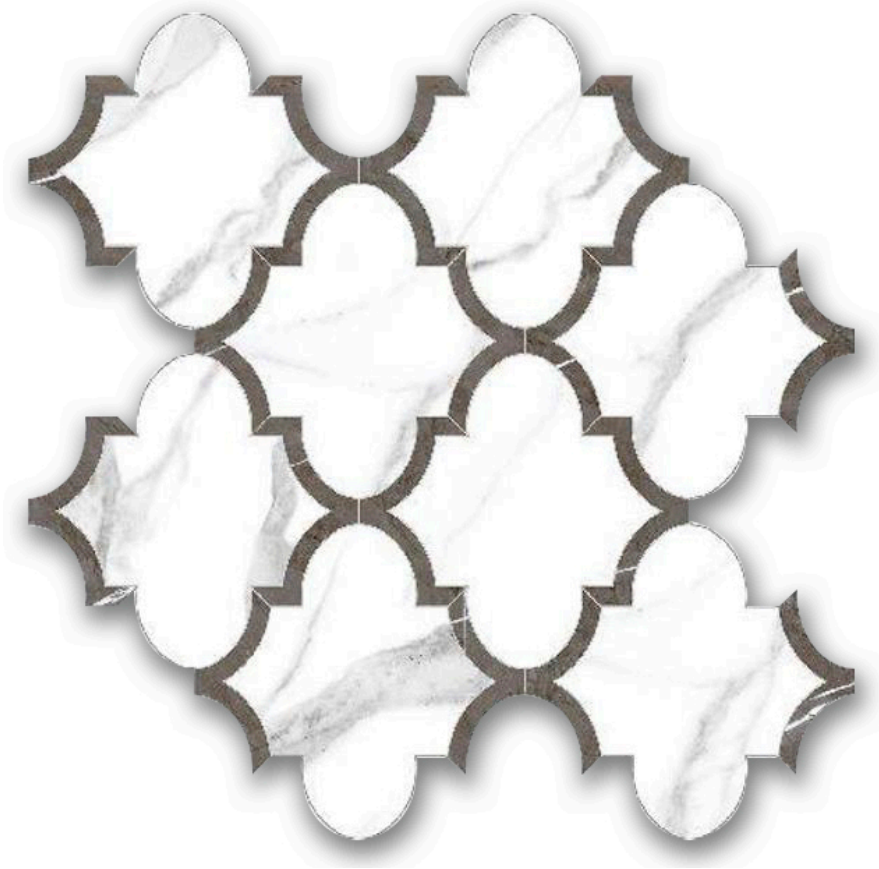

---

**PRODUCT**

**POLISHED LOVE ARABESQUE MOSAIC**

---

Tile | 12"x12" | Porcelain

## **TECHNICAL DATA**

**CODE:** QUAD-LO-M3PN  
**NAME:** Polished Love Arabesque Mosaic  
**SERIES:** Ardor  
**SIZE:** 12"x12"  
**FINISH:** Polished  
**LOOK:** Marble Look  
**FROST RESISTANCE:** Yes  
**MOSAIC CHIP SIZE:** Mesh-Mounted  
**EDGE:** Rectified  
**FAMILY:** Tile  
**STYLE:** Contemporary  
**SUITABLE FOR:** Backsplash|Indoor  
**TPOLOGY:** Porcelain  
**TYPE OF PIECE:** Mosaic  
**USE:** Floor and Wall