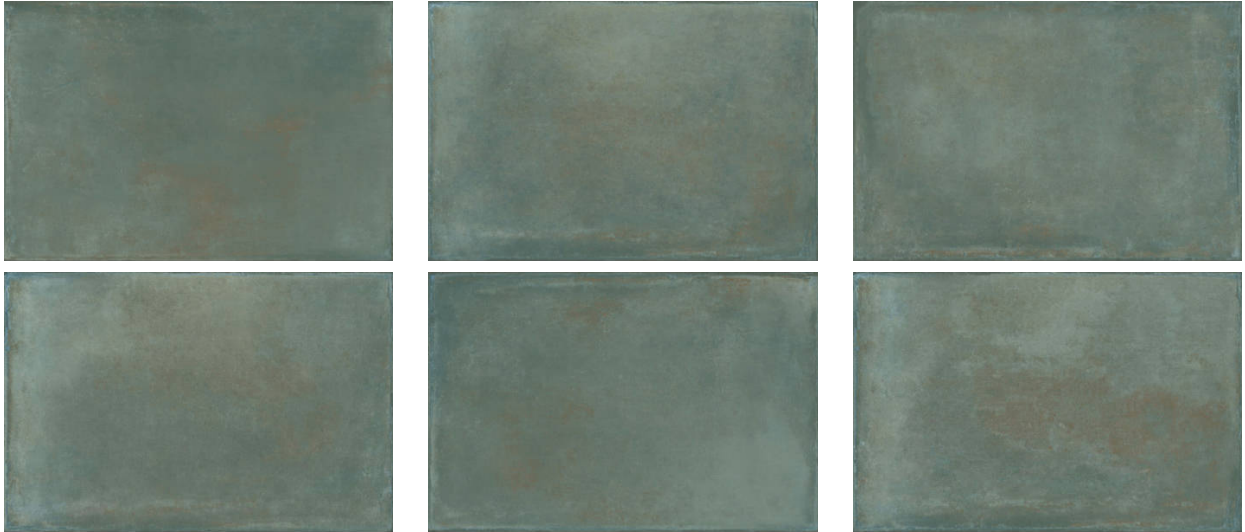

---

**PRODUCT**  
**KIAWAH GREEN 16X24**

---

Tile | 16"x24" | Glazed Porcelain

**GRAPHIC VARIETY**

**ROOM SCENES**

## **TECHNICAL DATA**

CODE: QUCR-KI-4  
NAME: Kiawah Green 16x24  
SERIES: Charleston  
SIZE: 16"x24"  
FINISH: Matt  
LOOK: Terracotta  
FROST RESISTANCE: Yes  
PEI: 4  
SHADE VARIATION: V1  
BREAKING STRENGTH (APH): SAFE 1300 N  
CHEMICAL RESISTANCE (APH): Not Affected  
DCOF (APH): >0.89  
FAMILY: Tile  
STAIN RESISTANCE (APH): Not Affected  
STYLE: Contemporary  
SUITABLE FOR: Backsplash|Indoor|Shower  
TYPOLOGY: Glazed Porcelain  
THICKNESS (APH): 9.5  
TYPE OF PIECE: Field Tile  
USE: Floor and Wall