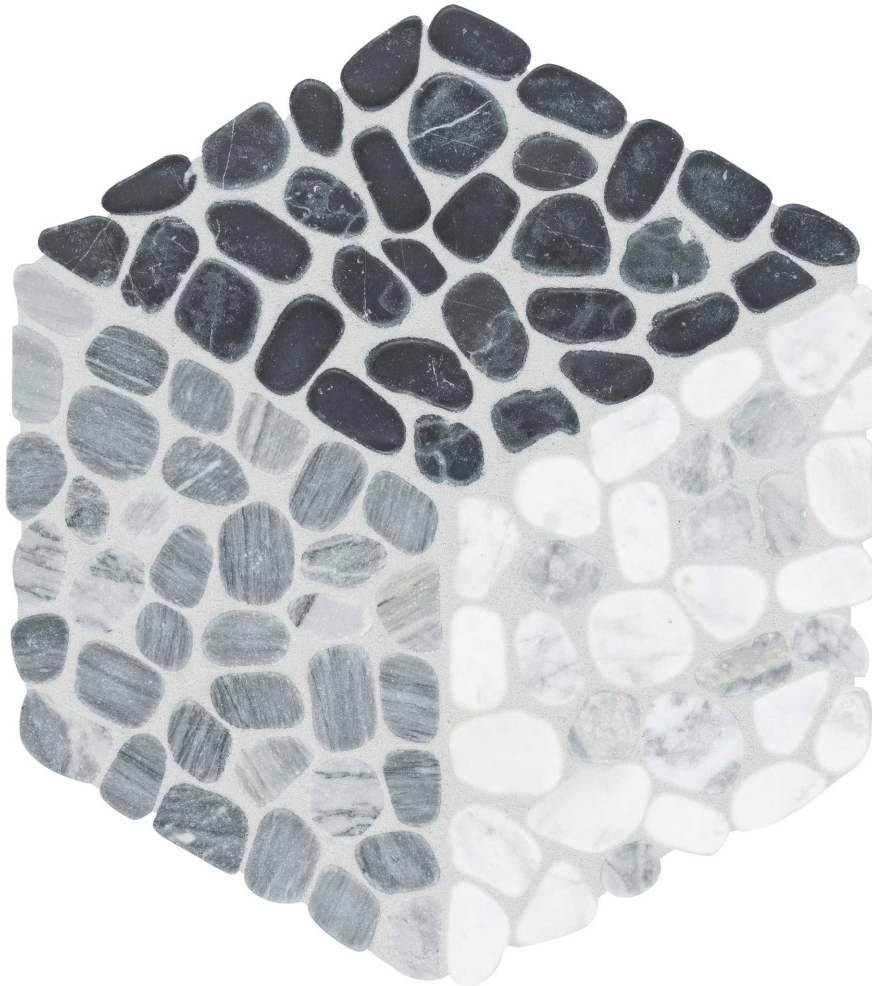

PRODUCT
CABANA GALAXY NODE PEBBLE

Stone | 10.2" x 11.8" | Marble

ROOM SCENES

TECHNICAL DATA

CODE: AS5001-04440

NAME: Cabana Galaxy Node Pebble

SERIES: Cabana

SIZE: 10.2"×11.8"

FINISH: Tumbled

FAMILY: Stone

SUITABLE FOR: Indoor|Shower

TPOLOGY: Marble

TYPE OF PIECE: Mosaic

USE: Floor and Wall

NOTES: Mosaic sheet sizes are nominal and may vary slightly due to standard manufacturing tolerances.