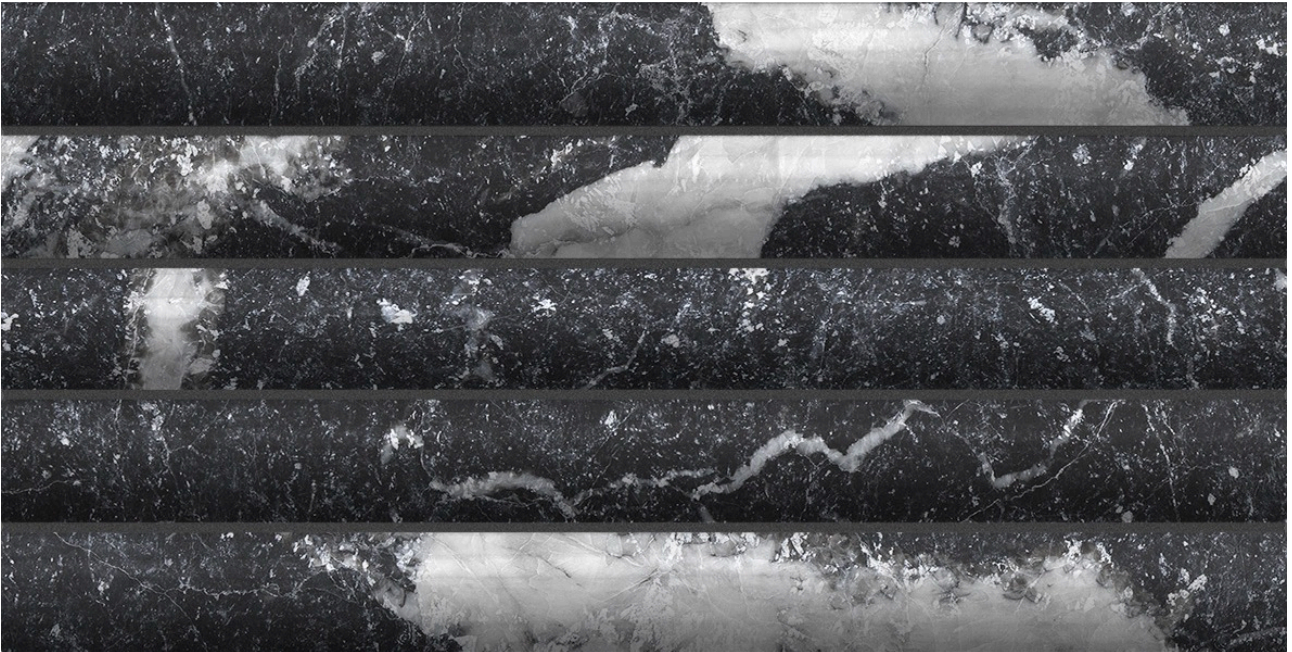

---

**PRODUCT**  
**OBSESSION 5X10 NERO**

---

Tile | 5"x10" | Glazed Porcelain

**ROOM SCENES**

## **TECHNICAL DATA**

CODE: QUOB-NE-2  
NAME: Obsession 5x10 Nero  
SERIES: Obsession  
SIZE: 5"x10"  
FINISH: Matt  
LOOK: Marble Look  
FROST RESISTANCE: Yes  
PEI: 3  
SHADE VARIATION: V1  
BREAKING STRENGTH (APH):  $\geq 1300$  N  
CHEMICAL RESISTANCE (APH): GA GLA GHA  
DCOF (APH):  $> 0.42$   
FAMILY: Tile  
MOHS (APH): 6  
R VALUE (APH): R9  
STAIN RESISTANCE (APH): 5  
STYLE: Classic  
SUITABLE FOR: Backsplash|Indoor|Shower  
TYPOLOGY: Glazed Porcelain  
THICKNESS (APH): 9 mm  
TYPE OF PIECE: Field Tile  
USE: Wall only  
NOTES: 32 graphic variations