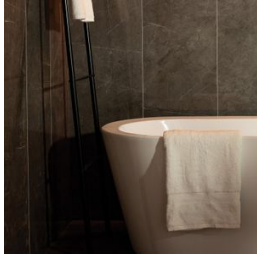

# CARPANTIAN GLOSS WALL

---

Stone Look | | SPC

**PRODUCTS**

**Carpantian Gloss Wall Panel  
48x120**  
48"x120" | SPC

**Carpantian Gloss Wall Panel 24x48**  
24"x48" | SPC

**Carpantian Gloss Shower Bench 26x18.63x3**  
26"x18.63"x3" | SPC