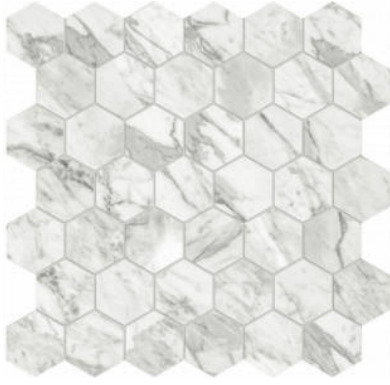

PRODUCT
MILANO STATUARIO HONED 2

Tile | 12"x13" | Glazed Porcelain

GRAPHIC VARIETY

TECHNICAL DATA

CODE: QULX-MI-M2HN
NAME: Milano Statuario Honed 2
SERIES: Luxury
SIZE: 12"x13"
FINISH: Matt
LOOK: Marble Look
EDGE: Rectified
FAMILY: Tile
STYLE: Contemporary
SUITABLE FOR: Backsplash|Indoor|Shower
TYPOLOGY: Glazed Porcelain
TYPE OF PIECE: Mosaic
USE: Floor and Wall