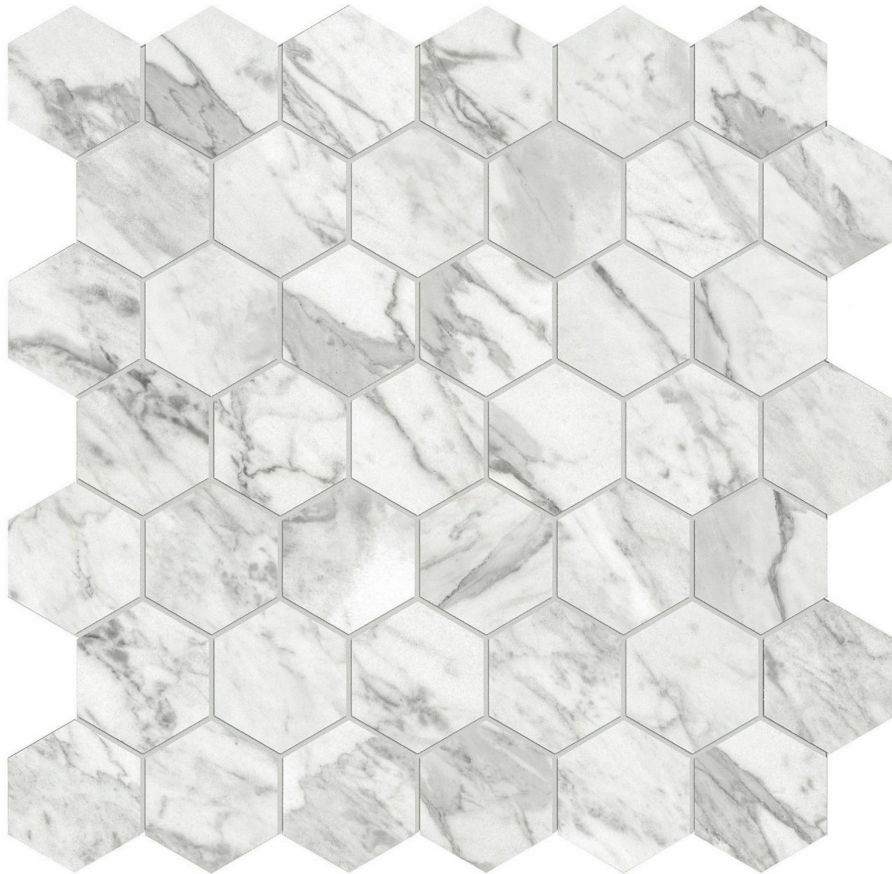

PRODUCT
MILANO STATUARIO HONED 2

Tile | 12"x13" | Glazed Porcelain

GRAPHIC VARIETY

TECHNICAL DATA

CODE: QULX-MI-M2HN
NAME: Milano Statuario Honed 2
SERIES: Luxury
SIZE: 12"x13"
FINISH: Matt
LOOK: Marble Look
EDGE: Rectified
FAMILY: Tile
STYLE: Contemporary
SUITABLE FOR: Backsplash|Indoor|Shower
TYPOLOGY: Glazed Porcelain
TYPE OF PIECE: Mosaic
USE: Floor and Wall