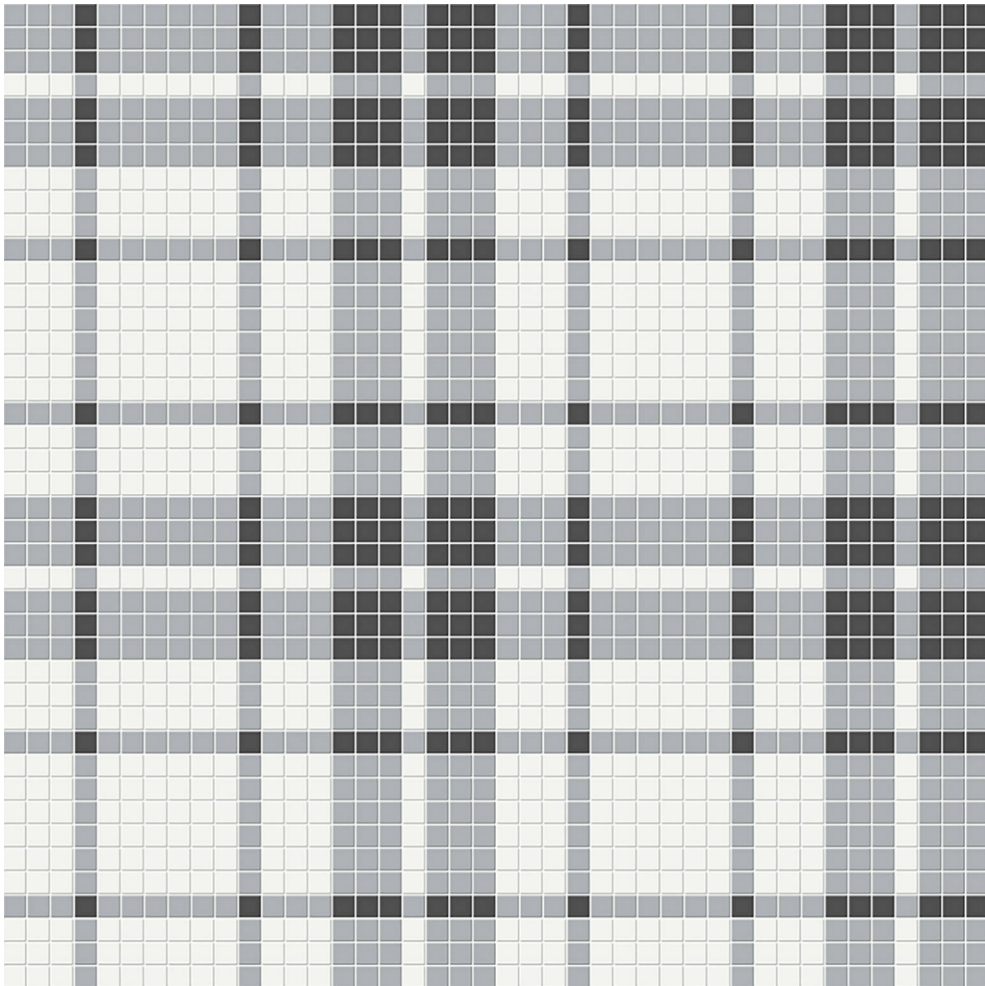

# DAWN BLEND MATTE PLAID PATTERN MOSAIC

---

Tile | 13.35"x13.35" | Porcelain

## **TECHNICAL DATA**

CODE: QUTR-DA-M23M  
NAME: Dawn Blend Matte Plaid Pattern Mosaic  
SERIES: Traditions  
SIZE: 13.35"x13.35"  
FINISH: Matt  
LOOK: Mono-Color  
FROST RESISTANCE: Yes  
MOSAIC CHIP SIZE: Mesh-Mounted  
FAMILY: Tile  
STYLE: Classic  
SUITABLE FOR: Backsplash,Indoor  
TYPOLOGY: Porcelain  
TYPE OF PIECE: Mosaic  
USE: Floor and Wall