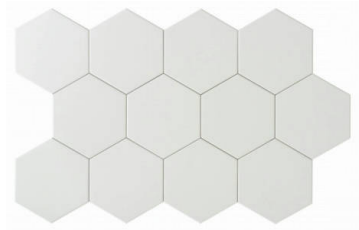

## VIDA

---

Mono-Color | | Porcelain

**PRODUCTS**

**Vida 5.5X6.3" Black Hexagon**  
5.5"x6.3" | Porcelain

**Vida 5.5X6.3" Grey Hexagon**  
5.5"x6.3" | Porcelain

**Vida 5.5X6.3" Pearl Hexagon**  
5.5"x6.3" | Porcelain

**Vida 5.5X6.3" White Hexagon**  
5.5"x6.3" | Porcelain

**ROOM SCENES**

Size	Product type	BOX			PALLET		
		pcs	sqft	lb	boxes	sqft	lb
5.5"x6.3"	Field Tile	26	4.74		105		

**WARNING** The information contained in this packing list is for guidance only, the contents of the packing may vary. Please consult our sales representatives for an exact list.