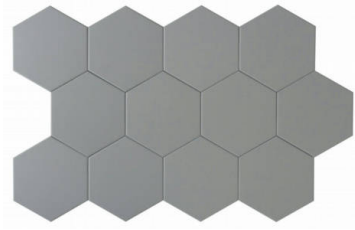

## VIDA

---

Mono-Color | | Porcelain

**PRODUCTS**

**Vida 5.5X6.3" Black Hexagon**  
5.5"x6.3" | Porcelain

**Vida 5.5X6.3" Grey Hexagon**  
5.5"x6.3" | Porcelain

**Vida 5.5X6.3" Pearl Hexagon**  
5.5"x6.3" | Porcelain

**Vida 5.5X6.3" White Hexagon**  
5.5"x6.3" | Porcelain

**ROOM SCENES**

Size	Product type	BOX			PALLET		
		pcs	sqft	lb	boxes	sqft	lb
5.5"x6.3"	Field Tile	26	4.74		105		

**WARNING** The information contained in this packing list is for guidance only, the contents of the packing may vary. Please consult our sales representatives for an exact list.