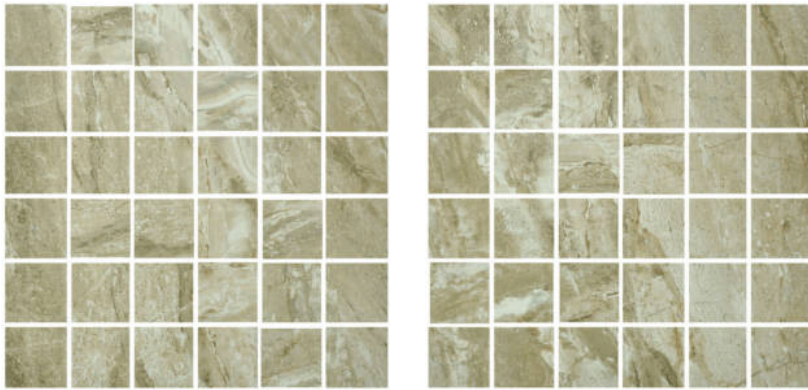

PRODUCT
CONGO 2X2 MOSAIC

Tile | 12"x12" | Porcelain

GRAPHIC VARIETY

TECHNICAL DATA

CODE: QURI-CO-2X2
NAME: Congo 2X2 Mosaic
SERIES: River Series
SIZE: 12"x12"
FINISH: Matt
LOOK: Marble Look
FROST RESISTANCE: Yes
MOSAIC CHIP SIZE: 2"x2"
FAMILY: Tile
STYLE: Classic
SUITABLE FOR: Backsplash
TYPOLOGY: Porcelain
TYPE OF PIECE: Mosaic
USE: Floor and Wall