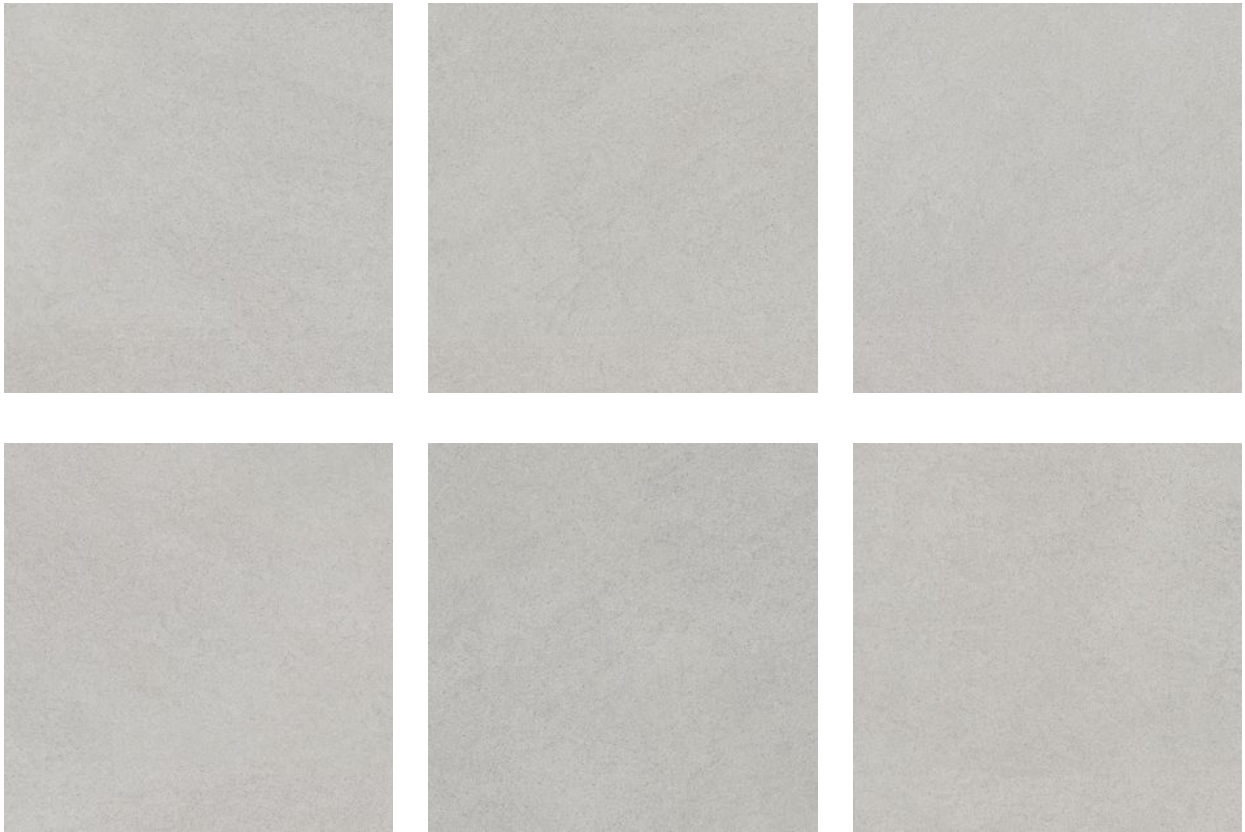

PRODUCT
CONCORD 13X13F FOG MATTE

Tile | 13"x13" | Pressed Glazed Porcelain

GRAPHIC VARIETY

ROOM SCENES

TECHNICAL DATA

CODE: QUCN-FO-1
NAME: Concord 13X13F Fog Matte
SERIES: Concord
SIZE: 13"x13"
FINISH: Matt
LOOK: Stone Look
FROST RESISTANCE: Yes
PEI: 4
SHADE VARIATION: V3
BREAKING STRENGTH (APH): >350 - >1600
CHEMICAL RESISTANCE (APH): CLASS A
DCOF (APH): MATTE ≥ 0.65
FAMILY: Tile
R VALUE (APH): MATTE R10
STAIN RESISTANCE (APH): CLASS A & 5
STYLE: Contemporary
SUITABLE FOR: Indoor, Outdoor, Pool, Backsplash, Shower
TYPOLOGY: Pressed Glazed Porcelain
THICKNESS (APH): 7.6 mm
TYPE OF PIECE: Field Tile
USE: Floor and Wall