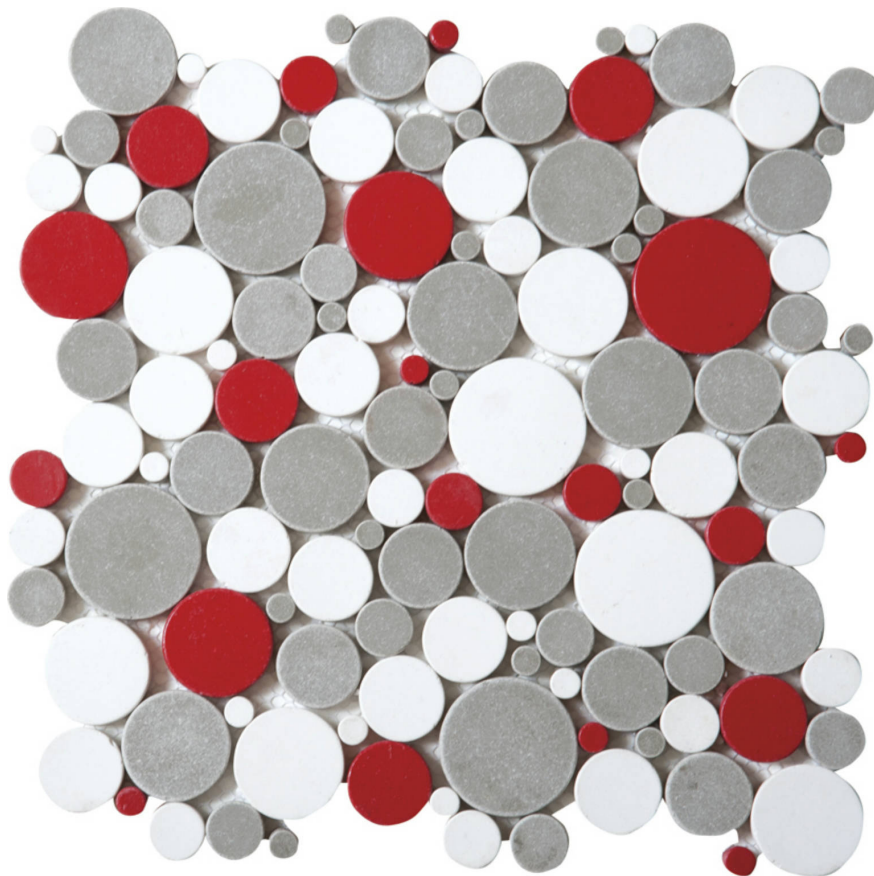

PRODUCT

**WHITE GREY RED PENNY ROUNDS INTERLOCKING
MOSAIC**

Mosaic and Decorative Tile | 12"x12" |

TECHNICAL DATA

CODE: RVCHAWP022
NAME: White Grey Red Penny Rounds Interlocking Mosaic
SERIES: Chelsea Collection
SIZE: 12"x12"
LOOK: Multi-Look Mosaics
FAMILY: Mosaic and Decorative Tile
SUITABLE FOR: Backsplash, Indoor, Shower
TYPE OF PIECE: Mosaic
USE: Floor and Wall