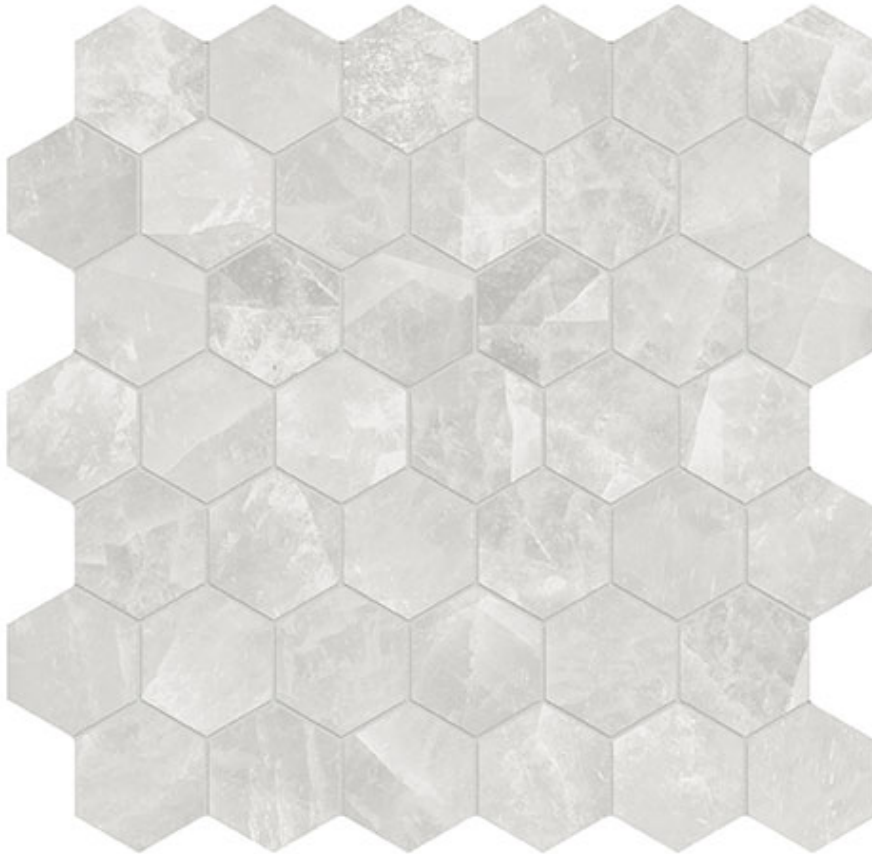

PRODUCT

ROYAL STONWORKS 2\'' CRYSTAL LUXE HEX

Tile | 12"x12" | Porcelain

TECHNICAL DATA

CODE: QUSW-CL-HX

NAME: Royal Stoneworks 2" Crystal Luxe Hex

SERIES: Royal Stoneworks

SIZE: 12"x12"

FINISH: Honed

LOOK: Stone Look

MOSAIC CHIP SIZE: 2"x2"

SHADE VARIATION: V2

FAMILY: Tile

STYLE: Contemporary

SUITABLE FOR: Indoor|Shower

TPOLOGY: Porcelain

TYPE OF PIECE: Mosaic

USE: Floor and Wall

NOTES: This product is special order and cannot be cancelled, returned, or refunded.

PACKING

Size	Product type	BOX			PALLET		
		pcs	sqft	lb	boxes	sqft	lb
12"x12"	Mosaic	10	9.69		45		