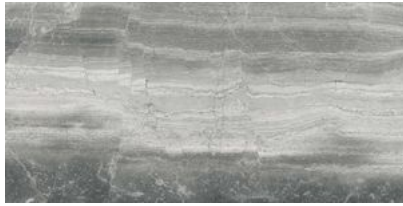

PRODUCTS

Volcana Notte .5x12 Deco-Bar
0.5"x12" | Marble

Volcana Notte 3x12
3"x12" | Marble