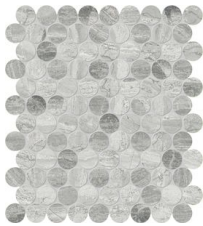

# VOLCANA NOTTE

---

|| Marble

Earthy and sophisticated, Volcana Notte® makes use of the majesty of its veins to express strength and elegance. Enigmatic yet resplendent, this marble conveys nobility to any interior through its dark nuances and bright tones.

**PRODUCTS**

**Volcana Notte 18x36**  
18"x36" | Marble

**Volcana Notte 12x24**  
12"x24" | Marble

**Volcana Notte 24 Picket**  
12"x20" | Marble

**Volcana Notte 1.25 Penny Round Mosaic**  
10"x14" | Marble