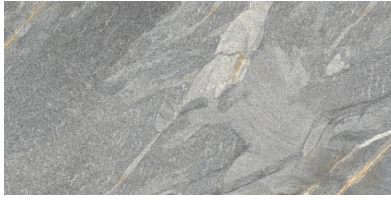

PRODUCT
CAPRI GREY 12X24

Tile | 12"x24" | Porcelain

GRAPHIC VARIETY

ROOM SCENES

TECHNICAL DATA

CODE: QUCJ-GR-1
NAME: Capri Grey 12X24
SERIES: Capri
SIZE: 12"x24"
FINISH: Natural
LOOK: Stone Look
FROST RESISTANCE: Yes
PEI: 4
SHADE VARIATION: V4
EDGE: Rectified
FAMILY: Tile
STYLE: Contemporary
SUITABLE FOR: Indoor, Outdoor
TYPOLOGY: Porcelain
THICKNESS (APH): 7 mm
TYPE OF PIECE: Field Tile
USE: Floor and Wall