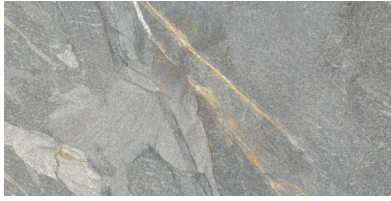

PRODUCT
CAPRI GREY 12X24

Tile | 12"x24" | Porcelain

GRAPHIC VARIETY

ROOM SCENES

TECHNICAL DATA

CODE: QUCJ-GR-1
NAME: Capri Grey 12X24
SERIES: Capri
SIZE: 12"x24"
FINISH: Natural
LOOK: Stone Look
FROST RESISTANCE: Yes
PEI: 4
SHADE VARIATION: V4
EDGE: Rectified
FAMILY: Tile
STYLE: Contemporary
SUITABLE FOR: Indoor, Outdoor
TYPOLOGY: Porcelain
THICKNESS (APH): 7 mm
TYPE OF PIECE: Field Tile
USE: Floor and Wall