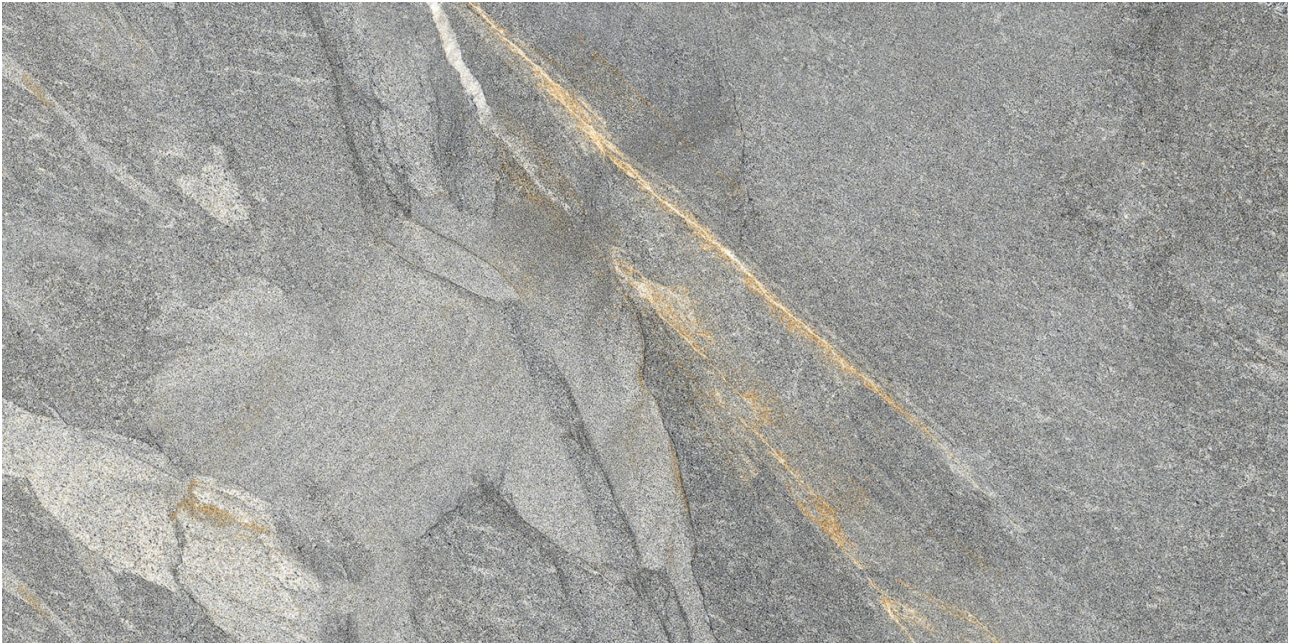

PRODUCT
CAPRI GREY 12X24

Tile | 12"x24" | Porcelain

GRAPHIC VARIETY

ROOM SCENES

TECHNICAL DATA

CODE: QUCJ-GR-1
NAME: Capri Grey 12X24
SERIES: Capri
SIZE: 12"x24"
FINISH: Natural
LOOK: Stone Look
FROST RESISTANCE: Yes
PEI: 4
SHADE VARIATION: V4
EDGE: Rectified
FAMILY: Tile
STYLE: Contemporary
SUITABLE FOR: Indoor, Outdoor
TYPOLOGY: Porcelain
THICKNESS (APH): 7 mm
TYPE OF PIECE: Field Tile
USE: Floor and Wall