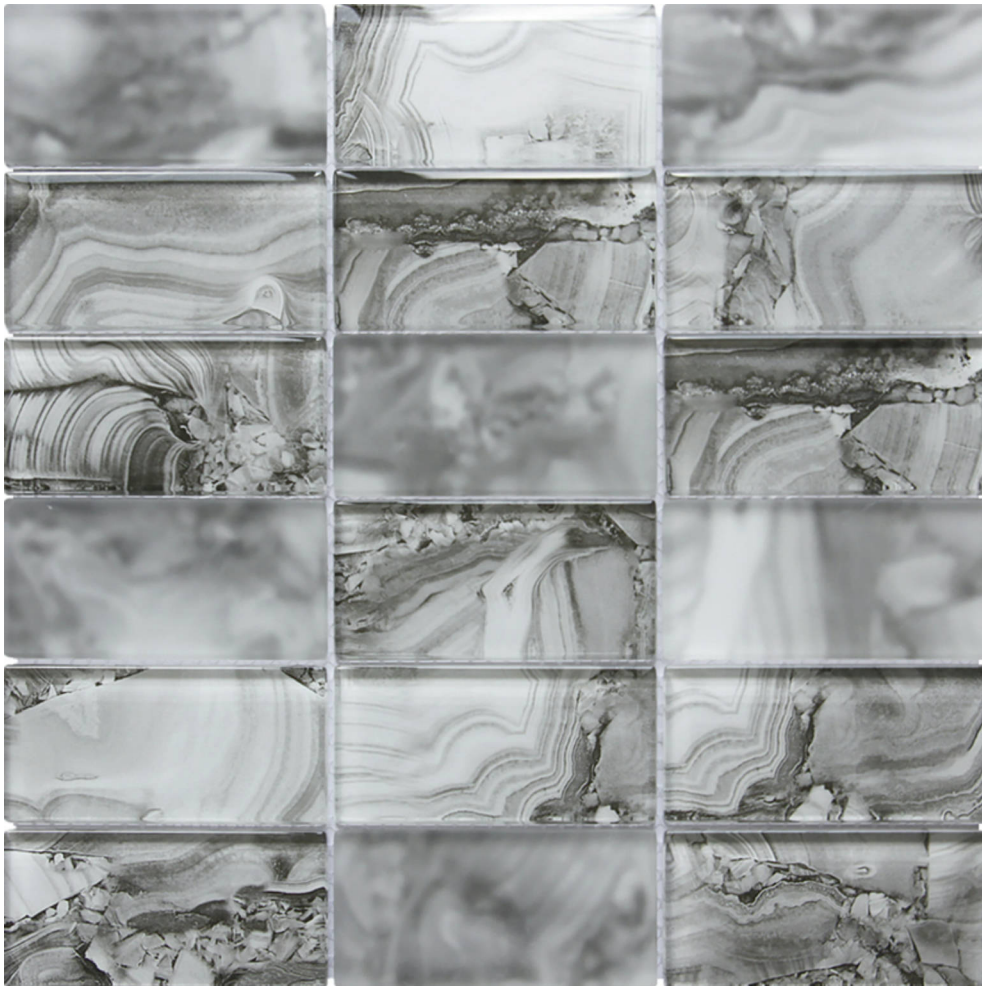

# ONYX PATTERN GREY GLASS SHEET MOSAIC

---

Mosaic and Decorative Tile | 11.8"x11.8" | Glass

## **TECHNICAL DATA**

CODE: RVCHAWV050  
NAME: Onyx Pattern Grey Glass Sheet Mosaic  
SERIES: Chelsea Collection  
SIZE: 11.8"x11.8"  
LOOK: Multi-Look Mosaics  
FAMILY: Mosaic and Decorative Tile  
SUITABLE FOR: Backsplash,Indoor,Outdoor,Shower,Pool  
TYPOLOGY: Glass  
TYPE OF PIECE: Mosaic  
USE: Wall only