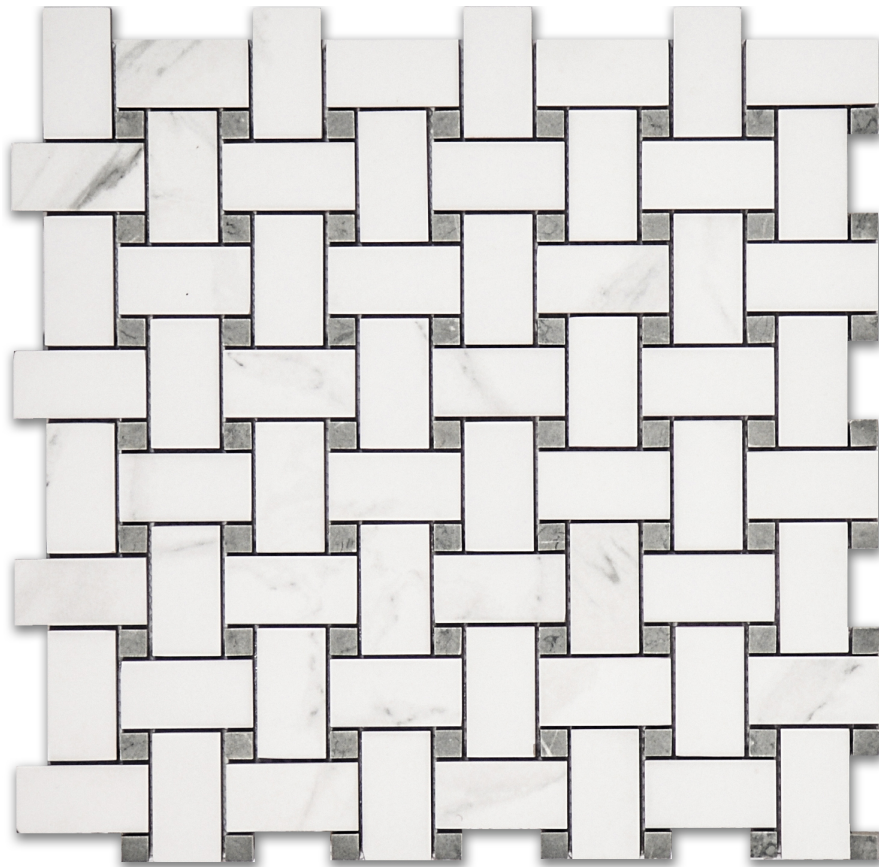

PRODUCT

TREASURE STATUARIO POLISHED BASKETWEAVE MOSAIC

Tile | 12"x12" | Porcelain

GRAPHIC VARIETY

TECHNICAL DATA

CODE: QUTS-ST-M3
NAME: Treasure Statuario Polished Basketweave Mosaic
SERIES: Treasure
SIZE: 12"x12"
FINISH: Polished
LOOK: Marble Look
MOSAIC CHIP SIZE: Mesh-Mounted
SHADE VARIATION: V3
FAMILY: Tile
STYLE: Contemporary
SUITABLE FOR: Indoor, Shower, Backsplash
TYPOLOGY: Porcelain
TYPE OF PIECE: Mosaic
USE: Floor and Wall