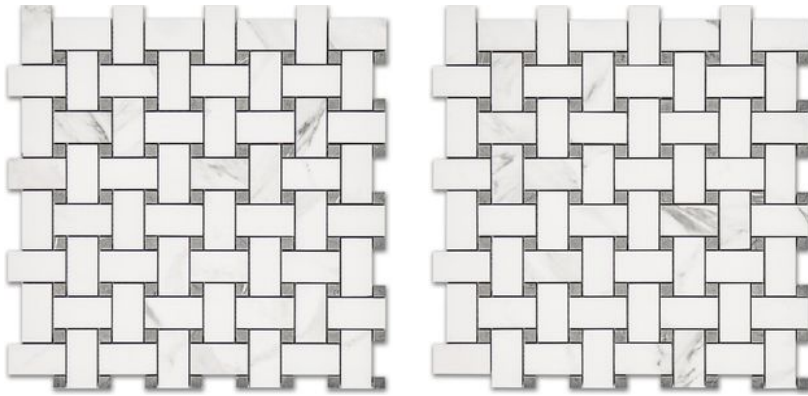

PRODUCT

TREASURE STATUARIO POLISHED BASKETWEAVE MOSAIC

Tile | 12"x12" | Porcelain

GRAPHIC VARIETY

TECHNICAL DATA

CODE: QUTS-ST-M3
NAME: Treasure Statuario Polished Basketweave Mosaic
SERIES: Treasure
SIZE: 12"x12"
FINISH: Polished
LOOK: Marble Look
MOSAIC CHIP SIZE: Mesh-Mounted
SHADE VARIATION: V3
FAMILY: Tile
STYLE: Contemporary
SUITABLE FOR: Indoor, Shower, Backsplash
TYPOLOGY: Porcelain
TYPE OF PIECE: Mosaic
USE: Floor and Wall

PACKING

Size	Product type	BOX			PALLET		
		pcs	sqft	lb	boxes	sqft	lb
12"x12"	Mosaic	14					

WARNING The information contained in this packing list is for guidance only, the contents of the packing may vary. Please consult our sales representatives for an exact list.