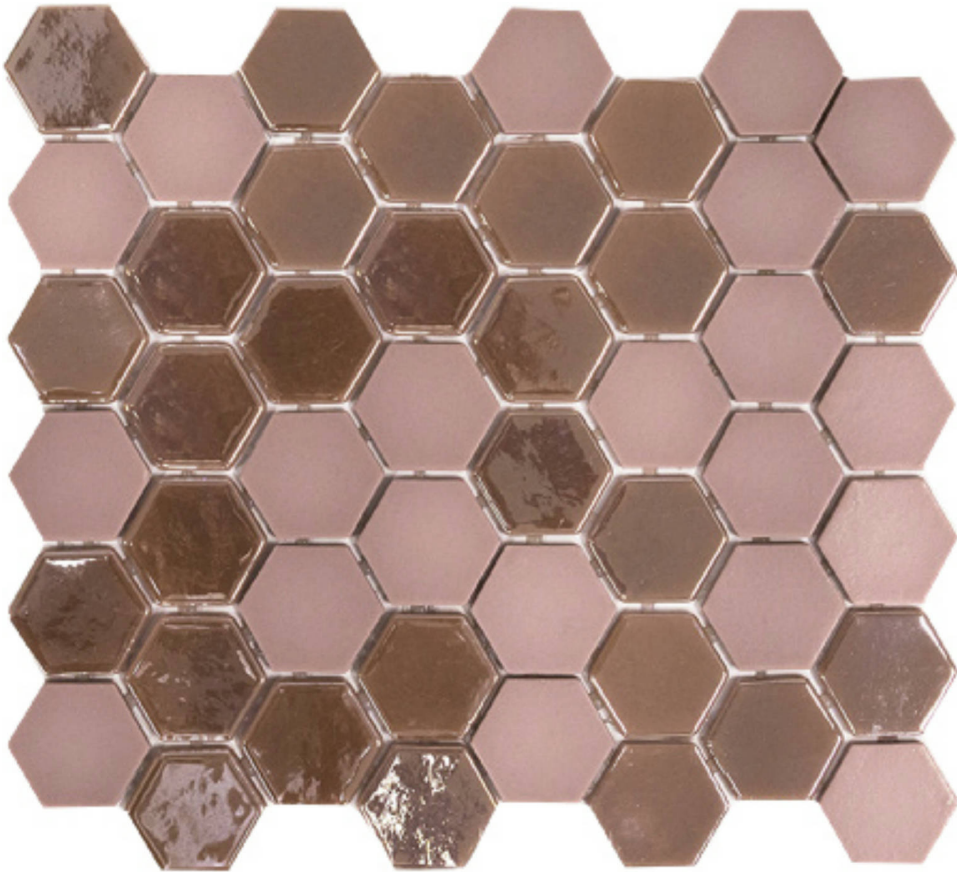

PRODUCT
CONFETTI MOSAIC PINK

Mosaic and Decorative Tile | 10.75"x12.5" | Glass

TECHNICAL DATA

CODE: RVHA093
NAME: Confetti Mosaic Pink
SERIES: Hamptons Collection
SIZE: 10.75"x12.5"
LOOK: Multi-Look Mosaics
FAMILY: Mosaic and Decorative Tile
STYLE: Contemporary
SUITABLE FOR: Backsplash, Indoor
TYPOLOGY: Glass
TYPE OF PIECE: Mosaic
USE: Wall only