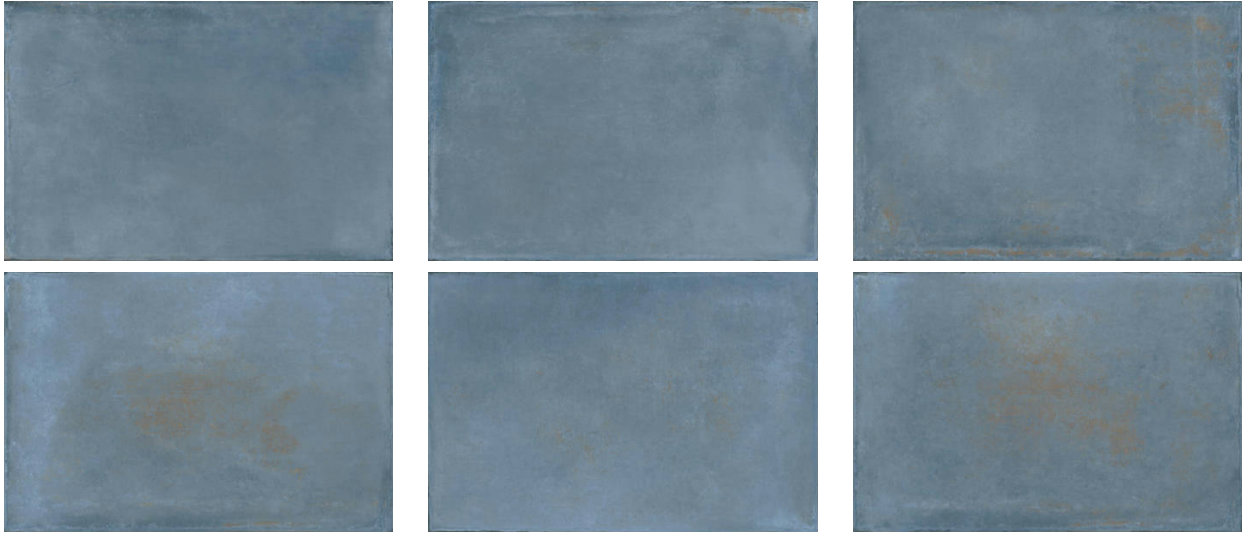

**PRODUCT**  
**SEABROOK BLU 16X24**

---

Tile | 16"x24" | Glazed Porcelain

**GRAPHIC VARIETY**

**ROOM SCENES**

## TECHNICAL DATA

CODE: QUQR-SE-4  
NAME: Seabrook Blu 16x24  
SERIES: Charleston  
SIZE: 16"x24"  
FINISH: Matt  
LOOK: Terracotta  
FROST RESISTANCE: Yes  
PEI: 4  
SHADE VARIATION: V1  
BREAKING STRENGTH (APH): SAFE 1300 N  
CHEMICAL RESISTANCE (APH): Not Affected  
DCOF (APH): >0.89  
FAMILY: Tile  
STAIN RESISTANCE (APH): Not Affected  
STYLE: Contemporary  
SUITABLE FOR: Backsplash|Indoor|Shower  
TYPOLOGY: Glazed Porcelain  
THICKNESS (APH): 9.5  
TYPE OF PIECE: Field Tile  
USE: Floor and Wall