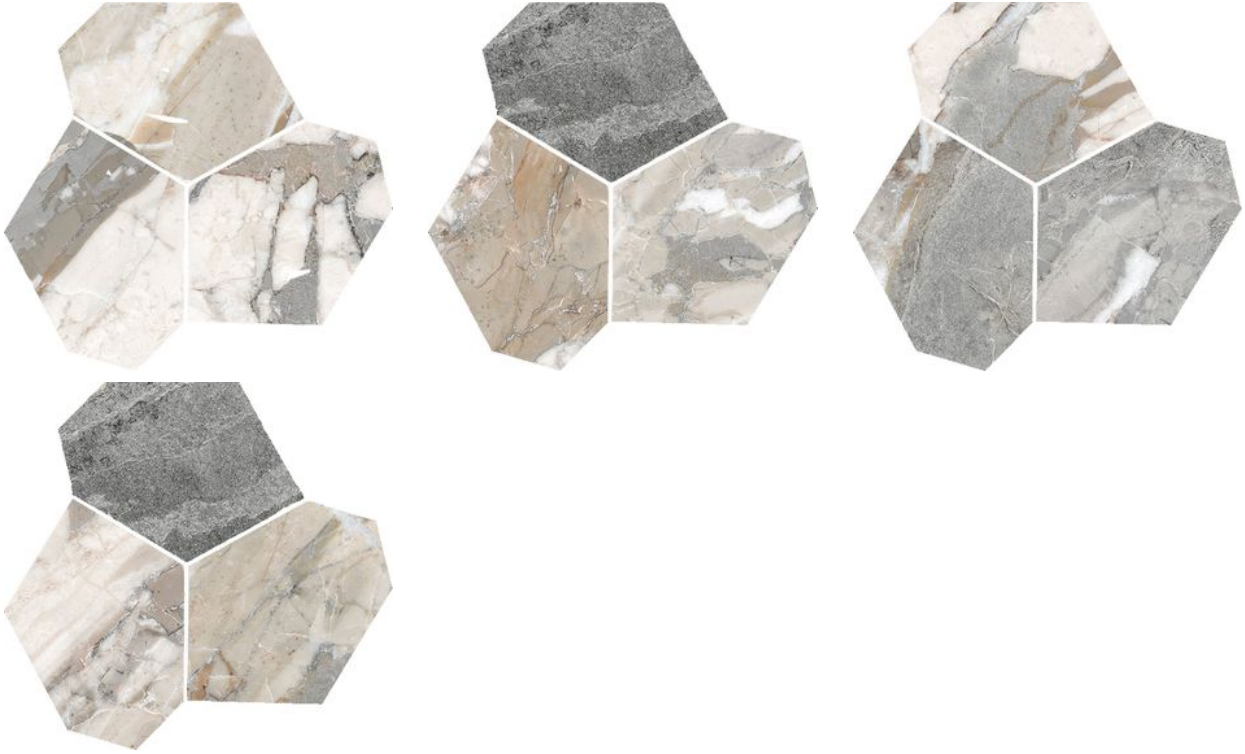

## PRODUCT

# DYNASTY GREY POLISHED/MATTE 11X12 EGGS MOSAIC

---

Tile | 11"x12" | Porcelain

**GRAPHIC VARIETY**

## **TECHNICAL DATA**

CODE: QUDY-GR-M2  
NAME: Dynasty Grey Polished/Matte 11X12 Eggs Mosaic  
SERIES: Dynasty  
SIZE: 11"x12"  
FINISH: Polished/Matte  
LOOK: Marble Look  
FROST RESISTANCE: Yes  
PEI: 4  
SHADE VARIATION: V4  
BREAKING STRENGTH (APH): min. 35 N/mm<sup>2</sup>  
CHEMICAL RESISTANCE (APH): Not Affected  
FAMILY: Tile  
STAIN RESISTANCE (APH): Not Affected  
STYLE: Traditional  
SUITABLE FOR: Indoor| Outdoor| Pool| Backsplash| Shower  
TYPOLOGY: Porcelain  
THICKNESS (APH): 8.5 Mm  
TYPE OF PIECE: Mosaic  
USE: Floor and Wall