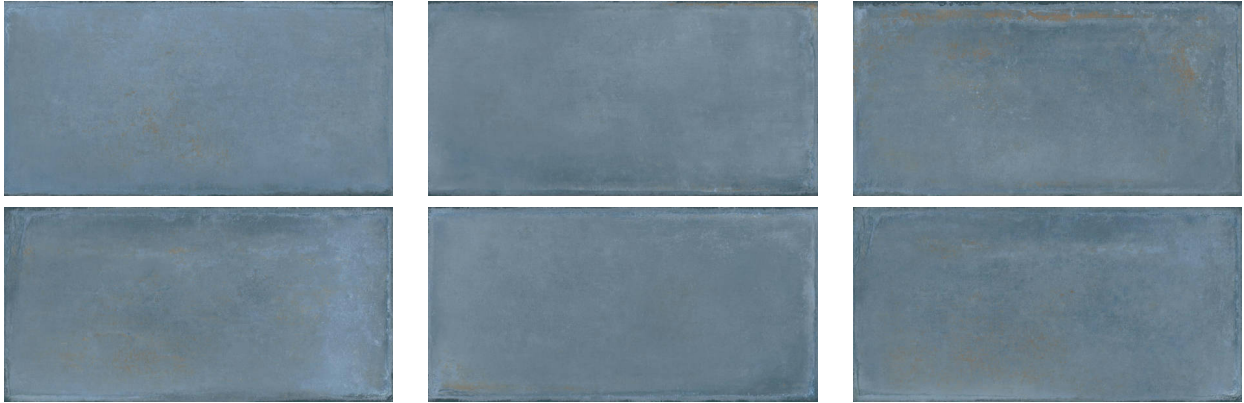

---

**PRODUCT**  
**SEABROOK BLU 8X16F**

---

Tile | 8"x16" | Glazed Porcelain

**GRAPHIC VARIETY**

**ROOM SCENES**

## TECHNICAL DATA

CODE: QU CR-SE-2  
NAME: Seabrook Blu 8x16F  
SERIES: Charleston  
SIZE: 8"x16"  
FINISH: Matt  
LOOK: Terracotta  
FROST RESISTANCE: Yes  
PEI: 4  
SHADE VARIATION: V1  
BREAKING STRENGTH (APH): SAFE 1300 N  
CHEMICAL RESISTANCE (APH): Not Affected  
DCOF (APH): >0.89  
FAMILY: Tile  
STAIN RESISTANCE (APH): Not Affected  
STYLE: Contemporary  
SUITABLE FOR: Backsplash|Indoor|Shower  
TYPOLOGY: Glazed Porcelain  
THICKNESS (APH): 9.5  
TYPE OF PIECE: Field Tile  
USE: Floor and Wall