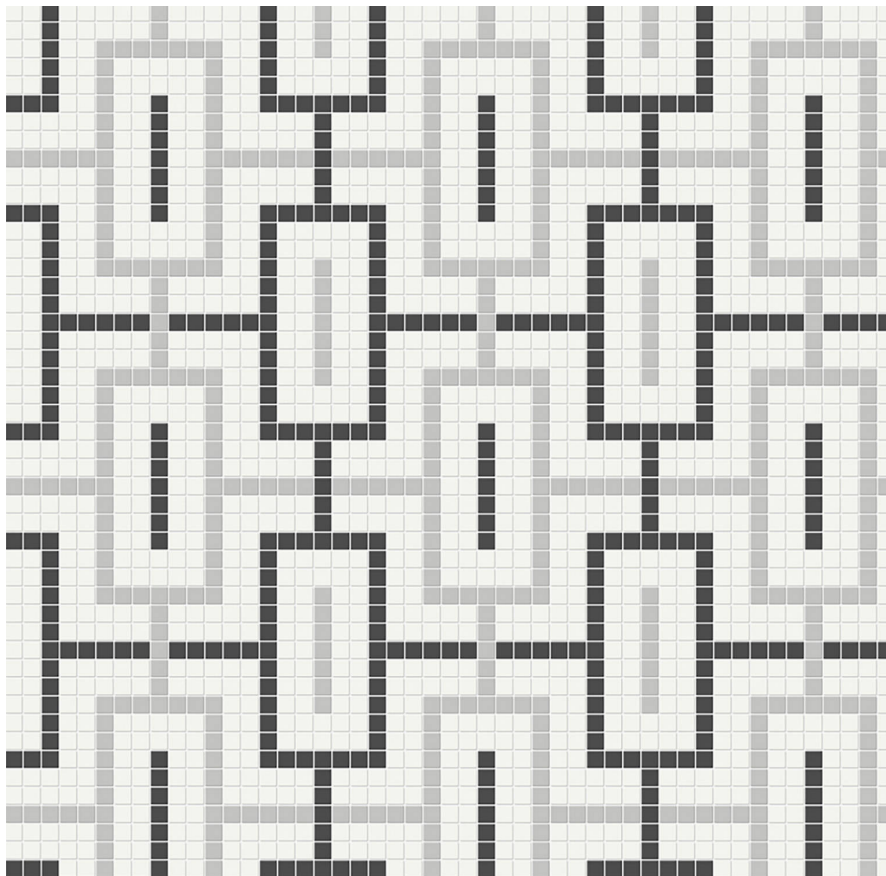

PRODUCT

MIDNIGHT BLEND MATTE CHAIN PATTERN MOSAIC

Tile | 11.42"x11.42" | Porcelain

TECHNICAL DATA

CODE: QUTR-MI-M19M
NAME: Midnight Blend Matte Chain Pattern Mosaic
SERIES: Traditions
SIZE: 11.42"x11.42"
FINISH: Matt
LOOK: Mono-Color
FROST RESISTANCE: Yes
MOSAIC CHIP SIZE: Mesh-Mounted
FAMILY: Tile
STYLE: Classic
SUITABLE FOR: Backsplash,Indoor
TYPOLOGY: Porcelain
TYPE OF PIECE: Mosaic
USE: Floor and Wall