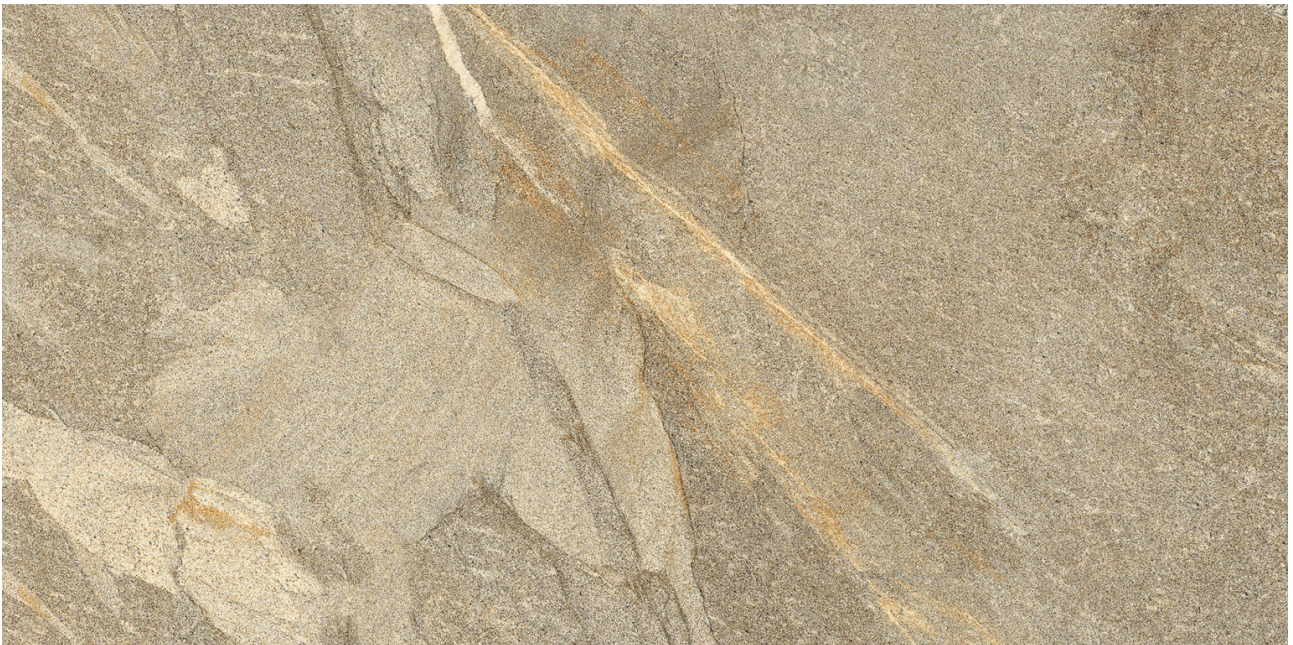

PRODUCT
CAPRI BEIGE 12X24

Tile | 12"x24" | Porcelain

GRAPHIC VARIETY

ROOM SCENES

TECHNICAL DATA

CODE: QUCJ-BE-1
NAME: Capri Beige 12X24
SERIES: Capri
SIZE: 12"x24"
FINISH: Natural
LOOK: Stone Look
FROST RESISTANCE: Yes
PEI: 4
SHADE VARIATION: V4
EDGE: Rectified
FAMILY: Tile
STYLE: Contemporary
SUITABLE FOR: Indoor, Outdoor
TYPOLOGY: Porcelain
THICKNESS (APH): 7 mm
TYPE OF PIECE: Field Tile
USE: Floor and Wall