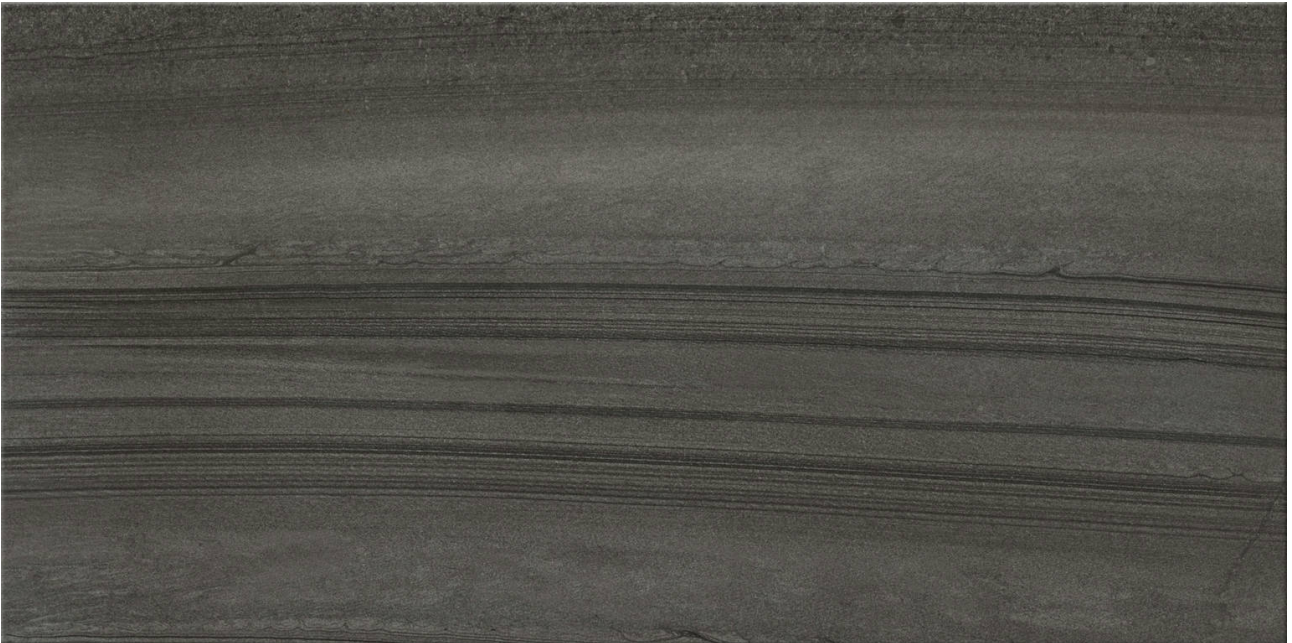

PRODUCT
12X24 ROCK DARK

Tile | 12"x24" | Porcelain

TECHNICAL DATA

CODE: QURH-RO-1N
NAME: 12x24 Rock Dark
SERIES: Rhythm
SIZE: 12"x24"
FINISH: Matt
LOOK: Marble Look
FROST RESISTANCE: Yes
PEI: 4
FAMILY: Tile
STYLE: Contemporary
SUITABLE FOR: Indoor|Shower
TYPOLOGY: Porcelain
TYPE OF PIECE: Field Tile
USE: Floor and Wall