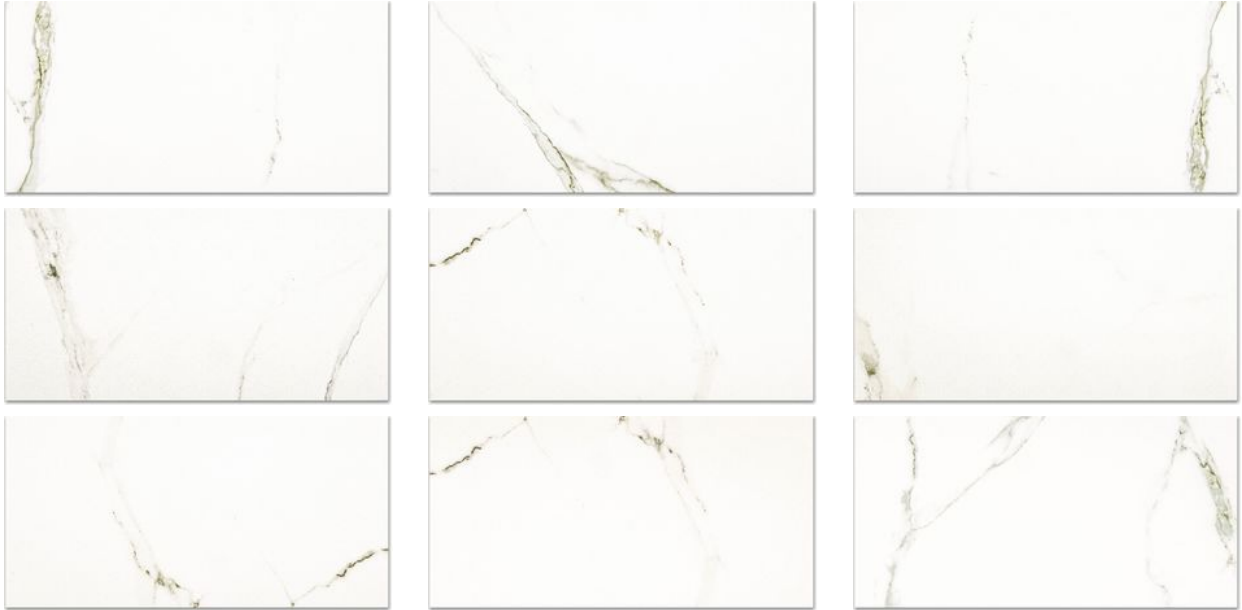

---

**PRODUCT**  
**MATTE ADORATION 16X32**

---

Tile | 16"x31" | Porcelain

**GRAPHIC VARIETY**

## **TECHNICAL DATA**

CODE: QUAD-AD-5N  
NAME: Matte Adoration 16X32  
SERIES: Ardor  
SIZE: 16"x31"  
FINISH: Matt  
LOOK: Marble Look  
FROST RESISTANCE: Yes  
EDGE: Rectified  
FAMILY: Tile  
STYLE: Contemporary  
SUITABLE FOR: Backsplash  
TYPOLOGY: Porcelain  
TYPE OF PIECE: Field Tile  
USE: Floor and Wall