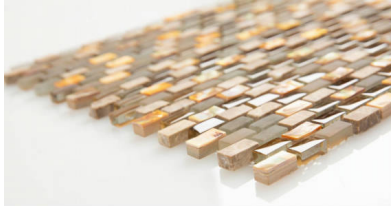

---

**PRODUCT**  
**BROWN YAHLY MOSAIC**

---

Mosaic and Decorative Tile | 11"x11" | Mixed Materials

**GRAPHIC VARIETY**

**ROOM SCENES**

## **TECHNICAL DATA**

CODE: ML790031228  
NAME: Brown Yahly Mosaic  
SERIES: Milstone  
SIZE: 11"x11"  
FINISH: Matt  
LOOK: Multi-Look Mosaics  
MOSAIC CHIP SIZE: Mesh-Mounted  
FAMILY: Mosaic and Decorative Tile  
SUITABLE FOR: Backsplash|Indoor  
TYPOLOGY: Mixed Materials  
TYPE OF PIECE: Mosaic  
USE: Wall only  
NOTES: Number Of Rows Per Sheet = 24