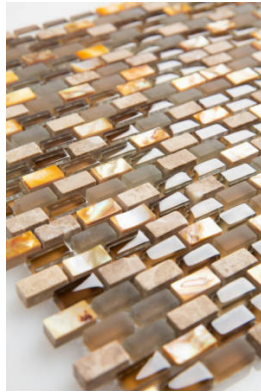

---

**PRODUCT**  
**BROWN YAHLY MOSAIC**

---

Mosaic and Decorative Tile | 11"x11" | Mixed Materials

**GRAPHIC VARIETY**

**ROOM SCENES**

## **TECHNICAL DATA**

CODE: ML790031228  
NAME: Brown Yahly Mosaic  
SERIES: Milstone  
SIZE: 11"x11"  
FINISH: Matt  
LOOK: Multi-Look Mosaics  
MOSAIC CHIP SIZE: Mesh-Mounted  
FAMILY: Mosaic and Decorative Tile  
SUITABLE FOR: Backsplash|Indoor  
TYPOLOGY: Mixed Materials  
TYPE OF PIECE: Mosaic  
USE: Wall only  
NOTES: Number Of Rows Per Sheet = 24