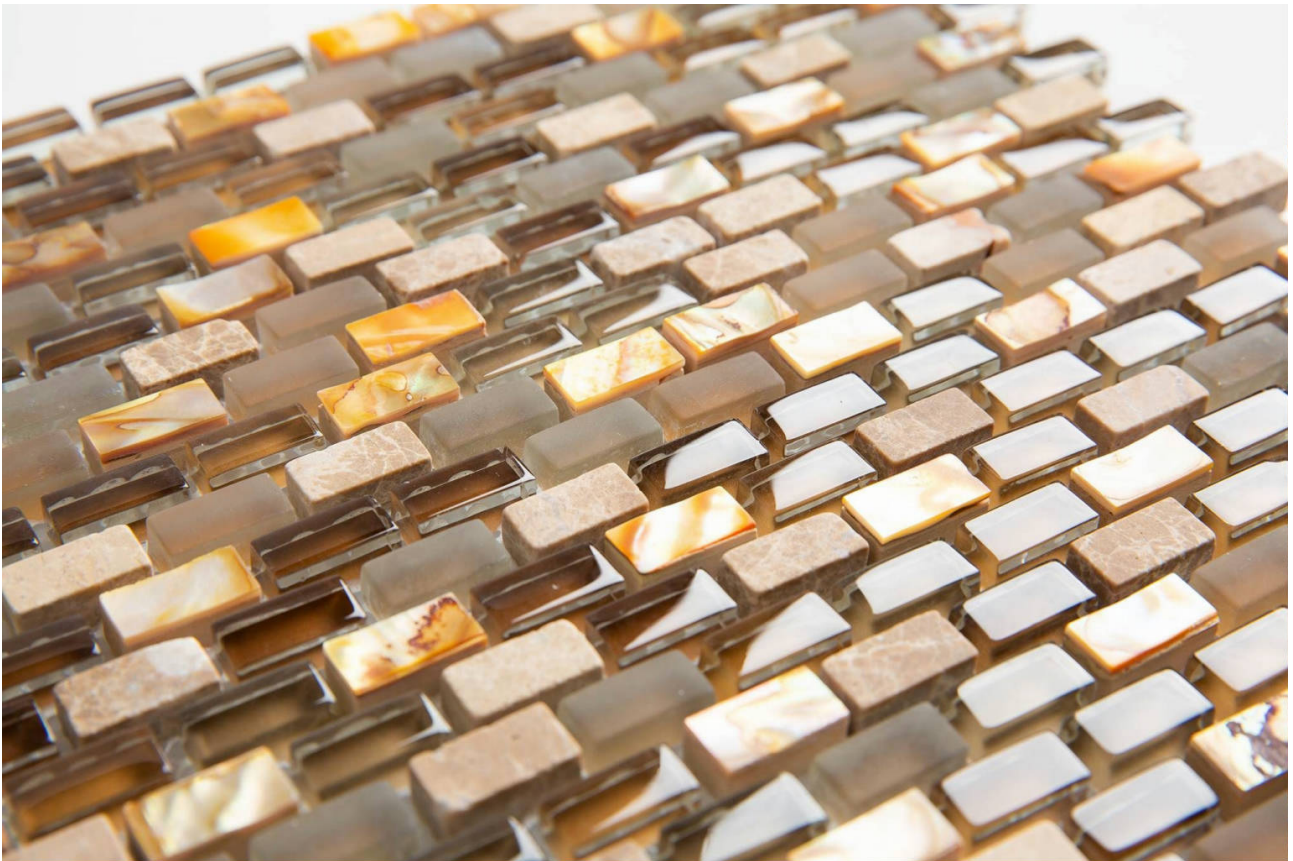

---

**PRODUCT**  
**BROWN YAHLY MOSAIC**

---

Mosaic and Decorative Tile | 11"x11" | Mixed Materials

**GRAPHIC VARIETY**

**ROOM SCENES**

## **TECHNICAL DATA**

CODE: ML790031228  
NAME: Brown Yahly Mosaic  
SERIES: Milstone  
SIZE: 11"x11"  
FINISH: Matt  
LOOK: Multi-Look Mosaics  
MOSAIC CHIP SIZE: Mesh-Mounted  
FAMILY: Mosaic and Decorative Tile  
SUITABLE FOR: Backsplash|Indoor  
TYPOLOGY: Mixed Materials  
TYPE OF PIECE: Mosaic  
USE: Wall only  
NOTES: Number Of Rows Per Sheet = 24