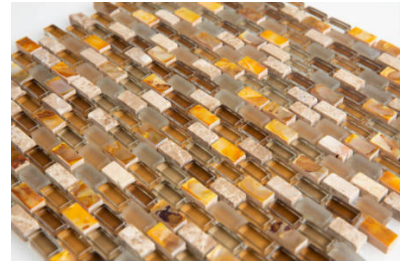

---

**PRODUCT**  
**BROWN YAHLY MOSAIC**

---

Mosaic and Decorative Tile | 11"x11" | Mixed Materials

**GRAPHIC VARIETY**

**ROOM SCENES**

## **TECHNICAL DATA**

CODE: ML790031228  
NAME: Brown Yahly Mosaic  
SERIES: Milstone  
SIZE: 11"x11"  
FINISH: Matt  
LOOK: Multi-Look Mosaics  
MOSAIC CHIP SIZE: Mesh-Mounted  
FAMILY: Mosaic and Decorative Tile  
SUITABLE FOR: Backsplash|Indoor  
TYPOLOGY: Mixed Materials  
TYPE OF PIECE: Mosaic  
USE: Wall only  
NOTES: Number Of Rows Per Sheet = 24