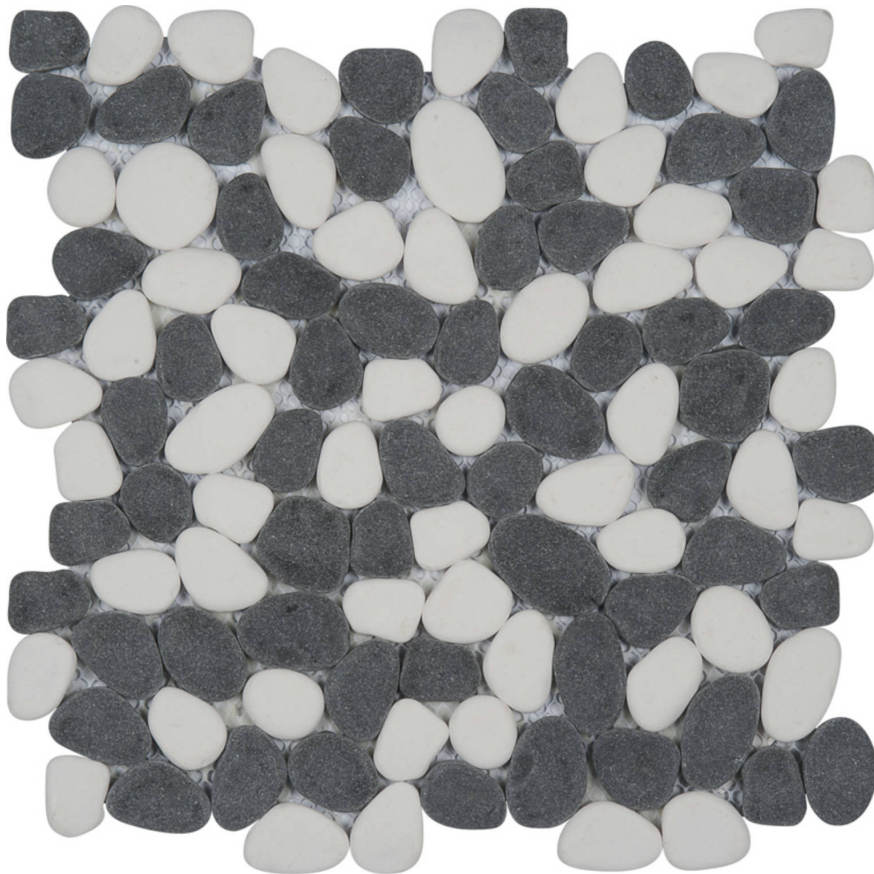

PRODUCT

WHITE&BLACK RECONSTITUTED PEBBLE INTERLOCKING MOSAIC

Mosaic and Decorative Tile | 12"x12" | Natural Stone

TECHNICAL DATA

CODE: RVCHAWP026
NAME: White&Black Reconstituted Pebble Interlocking Mosaic
SERIES: Chelsea Collection
SIZE: 12"x12"
LOOK: Multi-Look Mosaics
FAMILY: Mosaic and Decorative Tile
SUITABLE FOR: Backsplash,Indoor,Shower
TPOLOGY: Natural Stone
TYPE OF PIECE: Mosaic
USE: Floor and Wall