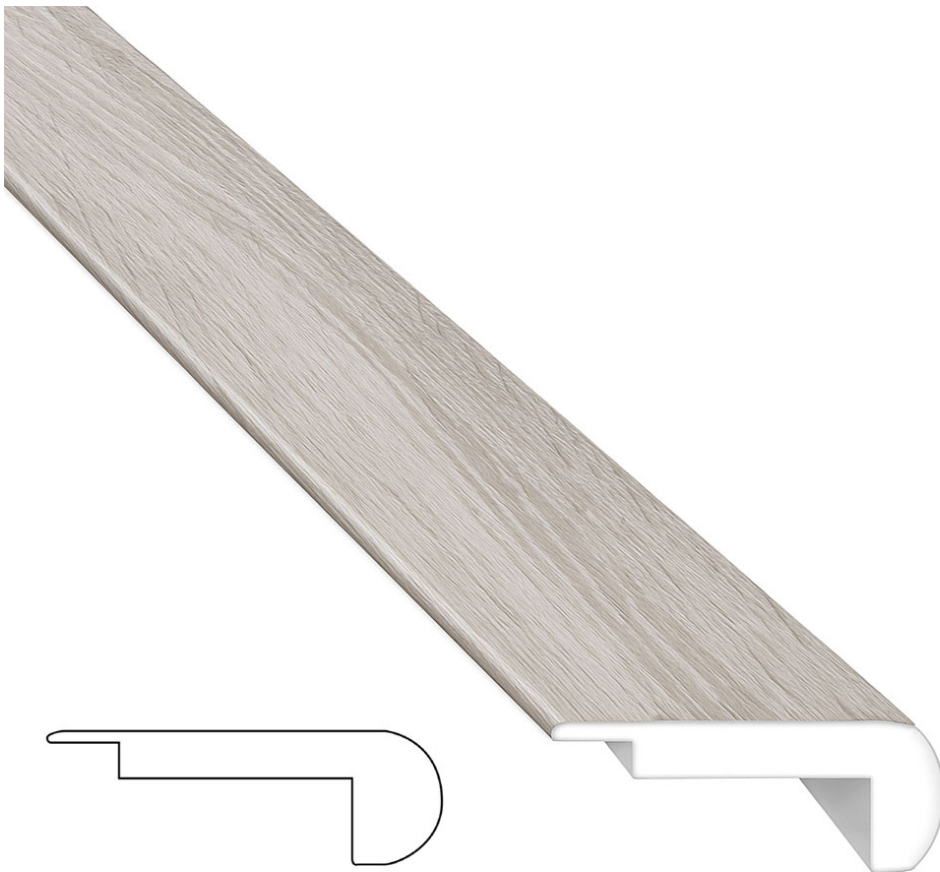

PRODUCT
STAIRNOSE 2505-SANGRIA HICKORY

Waterproof Wall and Floor Covering | 16"x48" | SPC Flooring

GRAPHIC VARIETY

TECHNICAL DATA

CODE: QUTM-SH-SN

NAME: Stairnose 2505-Sangria Hickory

SERIES: Timber Ridge Platinum 20

SIZE: 16"x48"

FINISH: Natural

LOOK: Wood Look

FAMILY: Waterproof Wall and Floor Covering

SUITABLE FOR: Indoor

TPOLOGY: SPC Flooring

TYPE OF PIECE: Transition molding

USE: Floor only